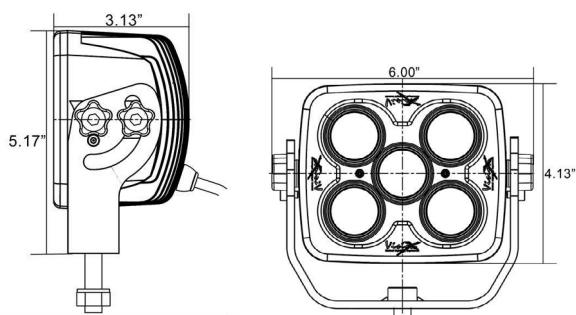

Authorised Importer and Master Distributor