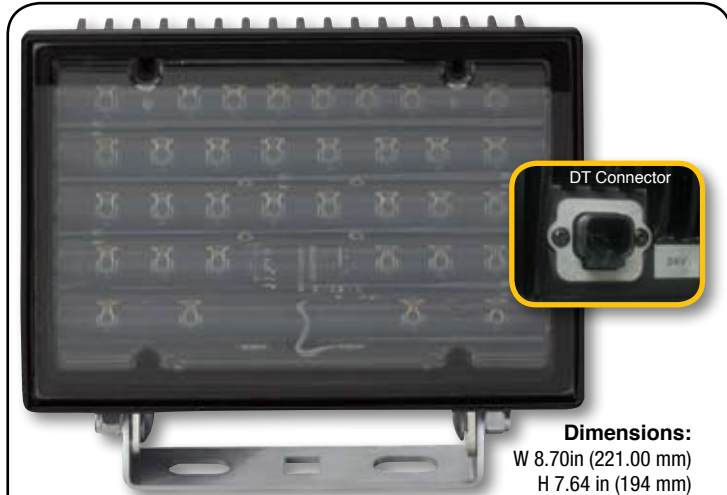

# A522 Series LED Scene Light Bottom Mount

**Dimensions:**  
 W 8.70in (221.00 mm)  
 H 7.64 in (194 mm)  
 D 2.48in (63.00 mm)

When maximum light with the widest beam pattern is required, rely on the A522 Series Scene Light Bottom Mount. This light is perfect for night time area lighting applications including mining, marine, construction, port, emergency vehicle and perimeter lighting. Vibration that contributes to bulb failures is not an issue with these LEDs. Poor quality heat management and optics are LED service life and efficiency killers. JW Speaker pride themselves on designing, testing and producing USA manufactured LED fixtures that guarantee you reliable service and maximum efficiency in getting the light where you need it, on the ground.

## PRODUCT FEATURES

12V 24V 120V 240V
8A @12V 92W
8,100Lu Raw 4,000Lu Effective IP67 4 YEAR WARRANTY

## SPECIFICATIONS

**Lens:** Polycarbonate w/Optics, glass outer lens  
**Housing:** Die-Cast Aluminium  
**Connector:** Integrated 2-Pin Deutsch Weather-Proof Socket (DT04-2P)  
**Mounting:** Universal Mount; Includes (x1) ½" Mounting Bolt  
**Wiring:** 2-Pin Deutsch Plug (DT06-2S)

### A522 Series 12 or 24 Volt Scene Light Bottom Mount

Parts	Description
A522WF-12V	A522 Series LED Scene Light 12V Wide Flood Bottom Mount
A522MF-12V	A522 Series LED Scene Light 12V Medium Flood Bottom Mount
A522NF-12V	A522 Series LED Scene Light 12V Narrow Flood Bottom Mount
A522WF-24V	A522 Series LED Scene Light 24V Wide Flood Bottom Mount
A522MF-24V	A522 Series LED Scene Light 24V Medium Flood Bottom Mount
A522NF-24V	A522 Series LED Scene Light 24V Narrow Flood Bottom Mount
A520-240BLST	Speaker A120V-240V Ballast