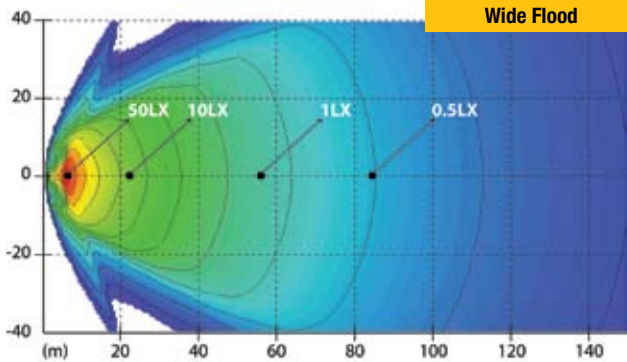

# A522 Series LED Scene Light Bottom Mount

**Dimensions:**  
 W 8.70in (221.00 mm)  
 H 7.64 in (194 mm)  
 D 2.48in (63.00 mm)

When maximum light with the widest beam pattern is required, rely on the A522 Series Scene Light Bottom Mount. This light is perfect for night time area lighting applications including mining, marine, construction, port, emergency vehicle and perimeter lighting. Vibration that contributes to bulb failures is not an issue with these LEDs. Poor quality heat management and optics are LED service life and efficiency killers. JW Speaker pride themselves on designing, testing and producing USA manufactured LED fixtures that guarantee you reliable service and maximum efficiency in getting the light where you need it, on the ground.