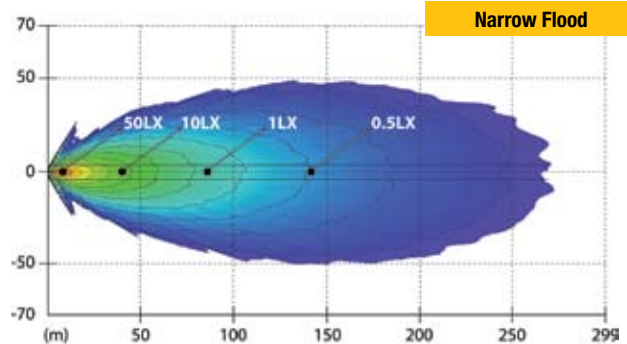

# A522 Series LED Scene Light Bottom Mount

**Dimensions:**  
 W 8.70in (221.00 mm)  
 H 7.64 in (194 mm)  
 D 2.48in (63.00 mm)

When maximum light with the widest beam pattern is required, rely on the A522 Series Scene Light Bottom Mount. This light is perfect for night time area lighting applications including mining, marine, construction, port, emergency vehicle and perimeter lighting. Vibration that contributes to bulb failures is not an issue with these LEDs. Poor quality heat management and optics are LED service life and efficiency killers. JW Speaker pride themselves on designing, testing and producing USA manufactured LED fixtures that guarantee you reliable service and maximum efficiency in getting the light where you need it, on the ground.