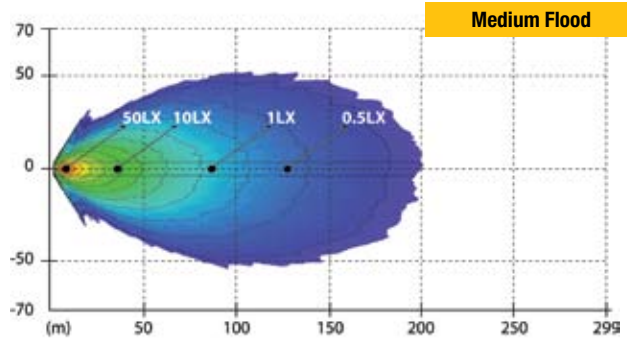

# A522 Series LED Scene Light Bottom Mount

**Dimensions:**  
 W 8.70in (221.00 mm)  
 H 7.64 in (194 mm)  
 D 2.48in (63.00 mm)

When maximum light with the widest beam pattern is required, rely on the A522 Series Scene Light Bottom Mount. This light is perfect for night time area lighting applications including mining, marine, construction, port, emergency vehicle and perimeter lighting. Vibration that contributes to bulb failures is not an issue with these LEDs. Poor quality heat management and optics are LED service life and efficiency killers. JW Speaker pride themselves on designing, testing and producing USA manufactured LED fixtures that guarantee you reliable service and maximum efficiency in getting the light where you need it, on the ground.