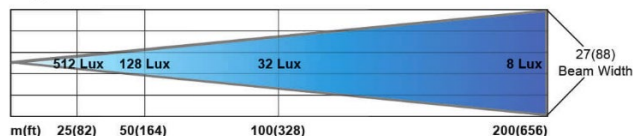

Golight Stryker LED

A Remote-Controlled Light

Stryker LED Light Beam Dimensions

Illuminance (Lux) 512 128 32 8

Peak Beam Intensity: 320,000 Candela
Maximum Beam Distance: 1,131 m / 3,711 ft
Beam Angle: 8°

Description

The Stryker™ remote-controlled light by Golight is a 2-Speed LED searchlight with directional flexibility, which gives the operator a full 370° horizontal rotation and a 135° vertical tilt with fingertip control. The Stryker™ provides superior light penetration with the new LED/PVEX lens technology.

Features and Benefits

- 10 high-flux LEDs
- Wireless or hardwired remote control options
- Permanent or portable mounting options
- 370° rotation x 135° Tilt
- 320,000 candela, max beam distance 3,711 ft
- 2.8 amps at 13.8V
- 8° beam angle
- UV ray and saltwater resistant
- Weather-proof for land and sea applications
- Stainless steel mounting brackets for permanent mount units