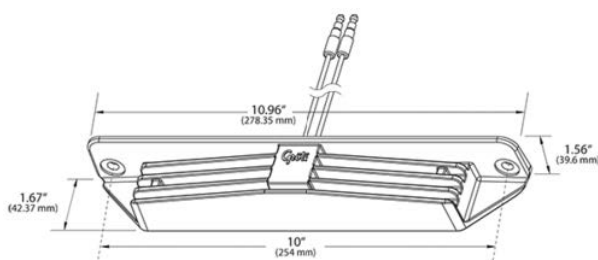

The new LED Radius light is a solid, bright solution for the exterior application. Constructed of heavy-duty, corrosion-resistant, die-cast aluminum housing, the low profile light's design protrudes only 2.5 in. from the vehicle surface, allowing for increased light output and lamp longevity.

Reverse polarity protection and overvoltage protection to prevent voltage spike damage. Includes Spacer with 0.642 inch depth and Gasket used for surface mounting. (Spacer designed for extended installation and wire routing.)

Features and Benefits

- Tough, durable, and lightweight cast aluminum housing
- Six-200 lumen LEDs that produce daylight-like visibility
- TIR Lens for efficiently distributed lighting
- Bi-Voltage System for 12 volt and 24 volt systems
- Vibration, dust, corrosion, and moisture resistant

Tech Specs

Lens	Polycarbonate
Housing Material	Cast Aluminum
Voltage	12-24V DC
AMP	1.5 @ 12V / 0.75 @ 24V
Ingress Protection	IP69K
Output	Lumens: 1200 Instant On / 1100 Effective
Ratings and Compliances	Ingress Protection: IP69K MIL-STD-202G (Vibration) SAE J575-4.14 (Chemical Resistant) SAE J2139-4.4 (Corrosion) SAE J2139 (Humidity/Temperature)

Part No.	Description
64M11-5	Radius Light Assembly (includes Spacer with 0.642 inch depth and Gasket used for surface mounting)