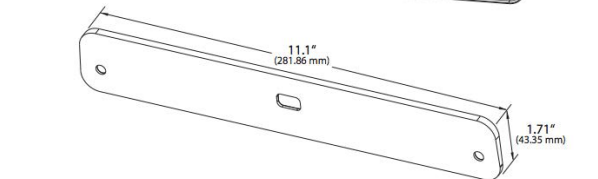

The new LED Radius light is a solid, bright solution for the exterior application. Constructed of heavy-duty, corrosion-resistant, die-cast aluminum housing, the low profile light's design protrudes only 2.5 in. from the vehicle surface, allowing for increased light output and lamp longevity.

Reverse polarity protection and overvoltage protection to prevent voltage spike damage. Includes Spacer with 0.642 inch depth and Gasket used for surface mounting. (Spacer designed for extended installation and wire routing.)

Features and Benefits

- Tough, durable, and lightweight cast aluminum housing
- Six-200 lumen LEDs that produce daylight-like visibility
- TIR Lens for efficiently distributed lighting
- Bi-Voltage System for 12 volt and 24 volt systems
- Vibration, dust, corrosion, and moisture resistant

Tech Specs

Lens	Polycarbonate
Housing Material	Cast Aluminum
Voltage	12-24V DC
AMP	1.5 @ 12V / 0.75 @ 24V
Ingress Protection	IP69K
Output	Lumens: 1200 Instant On / 1100 Effective
Ratings and Compliances	Ingress Protection: IP69K MIL-STD-202G (Vibration) SAE J575-4.14 (Chemical Resistant) SAE J2139-4.4 (Corrosion) SAE J2139 (Humidity/Temperature)

Part No.	Description
64M11-5	Radius Light Assembly (includes Spacer with 0.642 inch depth and Gasket used for surface mounting)

Gasket for Surface Mounting