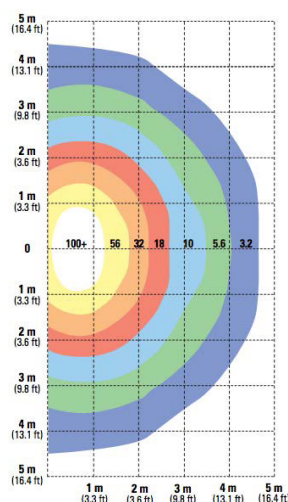

Tech Specs

Lens	Polycarbonate
Housing Material	Cast Aluminum
Voltage	12-24V DC
AMP	1.5 @ 12V / 0.75 @ 24V
Ingress Protection	IP69K
Output	Lumens: 1200 Instant On / 1100 Effective
Ratings and Compliances	Ingress Protection: IP69K MIL-STD-202G (Vibration) SAE J575-4.14 (Chemical Resistant) SAE J2139-4.4 (Corrosion) SAE J2139 (Humidity/Temperature)

Part No.	Description
64M11-5	Radius Light Assembly (includes Spacer with 0.642 inch depth and Gasket used for surface mounting)

Gasket for Surface Mounting

Spacer/Wire Guide

Authorised Importer and Master Distributor