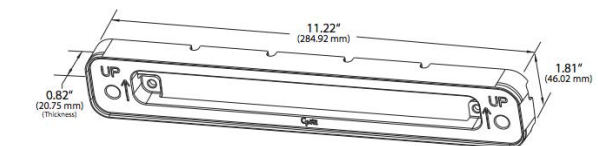

The new LED Radius light is a solid, bright solution for the exterior application. Constructed of heavy-duty, corrosion-resistant, die-cast aluminum housing, the low profile light's design protrudes only 2.5 in. from the vehicle surface, allowing for increased light output and lamp longevity.

Reverse polarity protection and overvoltage protection to prevent voltage spike damage. Includes Spacer with 0.642 inch depth and Gasket used for surface mounting. (Spacer designed for extended installation and wire routing.)

Features and Benefits

- Tough, durable, and lightweight cast aluminum housing
- Six-200 lumen LEDs that produce daylight-like visibility
- TIR Lens for efficiently distributed lighting
- Bi-Voltage System for 12 volt and 24 volt systems
- Vibration, dust, corrosion, and moisture resistant

Tech Specs

Lens	Polycarbonate
Housing Material	Cast Aluminum
Voltage	12-24V DC
AMP	1.5 @ 12V / 0.75 @ 24V
Ingress Protection	IP69K
Output	Lumens: 1200 Instant On / 1100 Effective
Ratings and Compliances	Ingress Protection: IP69K MIL-STD-202G (Vibration) SAE J575-4.14 (Chemical Resistant) SAE J2139-4.4 (Corrosion) SAE J2139 (Humidity/Temperature)

Part No.	Description
64M11-5	Radius Light Assembly (includes Spacer with 0.642 inch depth and Gasket used for surface mounting)

Gasket for Surface Mounting