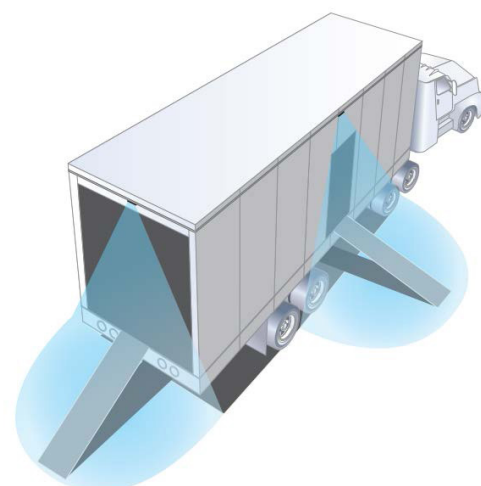

Grote 64M11-5 LED Radius Light

Description

Grote's LED Radius Light – Rugged, dependable coverage for safety and security. The LED Radius Light attaches to a vertical surface above an entrance or exit and distributes light over a large area to help prevent injuries during evening or early morning deliveries. Made to work on either 12v or 24v systems, the Radius Light illuminates a minimum of 12 feet (4 meters) in three different directions while providing up to 10 lux. These features allow the employee not only to see obstructions underfoot but also provide lighting to read instructions.

The new LED Radius light is a solid, bright solution for the exterior application. Constructed of heavy-duty, corrosion-resistant, die-cast aluminum housing, the low profile light's design protrudes only 2.5 in. from the vehicle surface, allowing for increased light output and lamp longevity.

Reverse polarity protection and overvoltage protection to prevent voltage spike damage. Includes Spacer with 0.642 inch depth and Gasket used for surface mounting. (Spacer designed for extended installation and wire routing.)

Part No.	Description
64M11-5	Radius Light Assembly (includes Spacer with 0.642 inch depth and Gasket used for surface mounting)

Gasket for Surface Mounting

Spacer/Wire Guide

Authorised Importer and Master Distributor