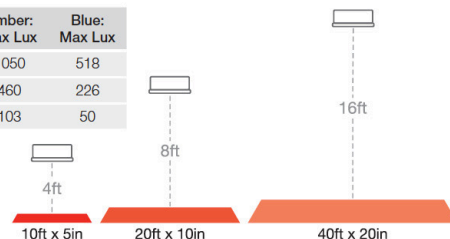

### Tech Specs

Type	LED "Keep Out" safety light
Colour	Red, Amber, or Blue
Lumens @ 4' (1.22m) mounting height	Red (1120 Lu), Amber (1050 Lu), Blue (518 Lu)
Lumens @ 8' (2.44m) mounting height	Red (490 Lu), Amber (460 Lu), Blue (226 Lu)
Lumens @ 16' (4.88m) mounting height	Red (110 Lu), Amber (103 Lu), Blue (50 Lu)
Line length @ 4' (1.22m) mounting height	10' (3.05m)
Line length @ 8' (2.44m) mounting height	20' (6.1m)
Line length @ 16' (4.88m) mounting height	40' (12.2m)
Line thickness @ 4' (1.22m) mounting height	5" (127mm)
Line thickness @ 8' (2.44m) mounting height	10" (254mm)
Line thickness @ 16' (4.88m) mounting height	20" (508mm)
Voltage	12-110V DC
IP Rating	IP67, IP69K
Dimensions (DxWxH)	2.48x5.90x1.89" (62.9x150x48mm)

Part No.	Description
1603631	LED Safety-Zone Light with Red Stripe Pattern
1603651	LED Safety-Zone Light with Amber Stripe Pattern
1603641	LED Safety-Zone Light with Blue Stripe Pattern

Mounting Height	Pattern Width	Pattern Height	Red: Max Lux	Amber: Max Lux	Blue: Max Lux
4 Feet	10 Feet	5 Inches	1120	1050	518
8 Feet	20 Feet	10 Inches	490	460	226
16 Feet	40 Feet	20 Inches	110	103	50