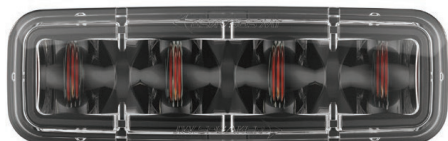

# Speaker 793 Safety Light

### Description

The Model 793 will revolutionise safety zone indicator lighting. It offers best-in-class light intensity and light quality; it's the industry's only UL Recognised safety zone light; and it comes in three colour configurations to create the best solution for each industry and application.

### Tech Specs

Type	LED "Keep Out" safety light
Colour	Red, Amber, or Blue
Lumens @ 4' (1.22m) mounting height	Red (1120 Lu), Amber (1050 Lu), Blue (518 Lu)
Lumens @ 8' (2.44m) mounting height	Red (490 Lu), Amber (460 Lu), Blue (226 Lu)
Lumens @ 16' (4.88m) mounting height	Red (110 Lu), Amber (103 Lu), Blue (50 Lu)
Line length @ 4' (1.22m) mounting height	10' (3.05m)
Line length @ 8' (2.44m) mounting height	20' (6.1m)
Line length @ 16' (4.88m) mounting height	40' (12.2m)
Line thickness @ 4' (1.22m) mounting height	5" (127mm)
Line thickness @ 8' (2.44m) mounting height	10" (254mm)
Line thickness @ 16' (4.88m) mounting height	20" (508mm)
Voltage	12-110V DC
IP Rating	IP67, IP69K
Dimensions (DxWxH)	2.48x5.90x1.89" (62.9x150x48mm)