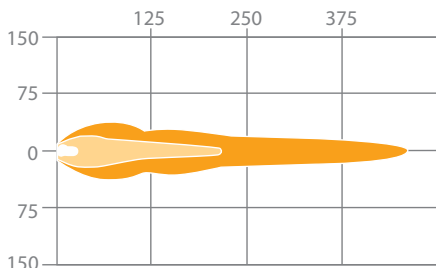

# Speaker 8700 J Series LED Jeep Headlights

High Beam

Low Beam

## Tech Specs

Input Voltage	12V DC
Operating Voltage	9-16V DC
Current Draw	4.00A @ 12V DC (High Beam) 2.70A @ 12V DC (Low Beam)
rLumens	2,610Lu (High Beam); 1,770Lu (Low Beam)
eLumens	1,150Lu (High Beam); 750Lu (Low Beam)
Color Temperature	5000 K
Beam Patterns	High or Low Beam
Minimum Operating Temperature	-40 °C / -40 °F
Maximum Operating Temperature	65 °C / 149 °F
Dimensions (H x W x D)	176.53 x 176.53 x 99.82 mm (6.95 x 6.95 x 3.93 inch)
Standards Compliance	Eco Friendly, IEC IP67