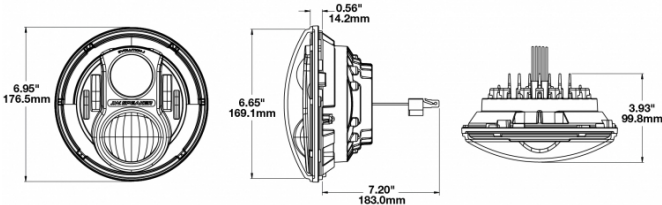

Speaker 8700 J Series LED Jeep Headlights