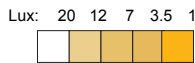

Speaker 8700 J Series LED Jeep Headlights