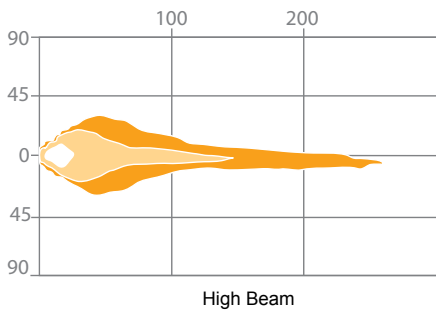

# Speaker 8700 J Series LED Jeep Headlights

High Beam

Low Beam

## Description

Find a high performance 7" LED headlight designed specifically for Jeeps with the 8700 Evolution J LED headlight. It is the world's first LED headlight with integrated anti-flicker technology that eliminates flickering caused by the Jeep electrical system and offers plug & play installation!

## Tech Specs

Input Voltage	12V DC
Operating Voltage	9-16V DC
Current Draw	4.00A @ 12V DC (High Beam) 2.70A @ 12V DC (Low Beam)
rLumens	2,610Lu (High Beam); 1,770Lu (Low Beam)
eLumens	1,150Lu (High Beam); 750Lu (Low Beam)
Color Temperature	5000 K
Beam Patterns	High or Low Beam
Minimum Operating Temperature	-40 °C / -40 °F
Maximum Operating Temperature	65 °C / 149 °F
Dimensions (H x W x D)	176.53 x 176.53 x 99.82 mm (6.95 x 6.95 x 3.93 inch)
Standards Compliance	Eco Friendly, IEC IP67