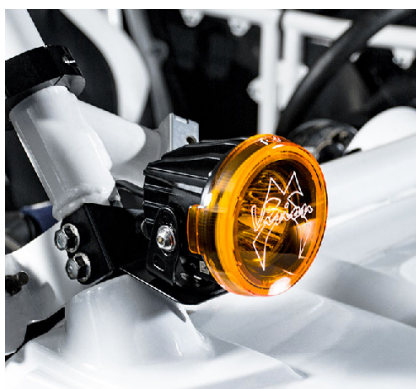

Vision X A-Pillar Lighting Kit

For 2008-17 Polaris RZR

Description

LED A-Pillar Lighting System

Improve your night visibility for high speed or tight corners in your Polaris RZR with these bolt-on A-pillar brackets and LED lighting kits. These durable powder coated steel brackets are built for a beating on the trail while 3.7" Optimus LED Lights shine up to 883' of usable light, and tunable through our snap-on beam covers. Need a Euro or Flood beam for cornering? Just add the right cover in seconds! Need more style or a Daytime Running Light (DRL) then Optimus LED Halo is your choice!

The included Optimus LED lights use Iris Reflectors for ultra-distance. These lights use a 6061 Aluminum water proof housing (IP-68 Rated) and Prim Drive heat management technology for more efficient and effective lighting. Finally as a cherry on top, these light have a dimming option so you can personalize them to your needs, day or night.

Features and Benefits

- Simple plug-n-play harness
- Uses factory switch
- 100% bolt-on brackets
- Low power draw
- Only 0.83A draw each
- 50,000 hr LED lifespan

Applications

2008-17 Polaris RZR 900/1000 Off-road vehicles

Part No.	Description
VX-XIL-OEAS08RZR0PR	Includes: 2 x 3.7" Optimus 10° (XIL-OPR110), 2104 rLumens, 1472 eLumens, 20W, 1.16A
VX-XIL-OEAS08RZR0PRH	Includes: 2 x 3.7" Optimus 15° (XIL-OPRH115), 2104 rLumens, 1472 eLumens, 20W, 1.16A

Authorised Importer and Master Distributor