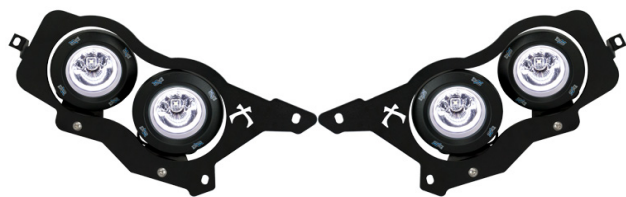

Vision X Headlight Upgrade

For 2008-17 Polaris RZR

Description

LED Twin Headlight System

Features four Optimus LED lights (10 WATT EA.) and a simple Plug-N-Play harness. These 100% Bolt-On vehicle specific brackets are built to use the factory switches and only 0.83A Draw Each light while putting out a brilliant 4,208 Total Raw Lumens of light.

Optimus LED Lights

The included Optimus LED lights use Iris Reflectors for ultra-distance. These lights use a 6061 Aluminium water proof housing (IP-68 Rated) and Prime Drive heat management technology for more efficient and effective lighting. Finally as a cherry on top, these light have a dimming option so you can personalise them to your needs, day or night.

Features and Benefits

- Simple plug-n-play harness
- Uses factory switch
- 100% bolt-on vehicle specific brackets
- Low power draw
- Only 0.83A draw each
- 50,000 hr LED lifespan

Lighting Options

- 4 x 3.7" Optimus Round 10°
- 4 x 3.7" Optimus Round Halo 15°
- 4 x 3.7" Optimus Round Chrome 10°
- 4 x 3.7" Optimus Round White 10°
- 4 x 3" Optimus Round 10°
- 4 x 3" Optimus Round Halo 15°
- 4 x 3" Optimus Round Chrome 10°
- 4 x 3" Optimus Round White 10°
- 2 x Optimus Round 10° + 2 x Optimus Round 20°

Part No.	Description
XIL-OEHL14RZ	VX Headlight Upgrade for 2008-17 Polaris RZR. Refer to parts table above.
XIL-OEHL08RZR9000P	VX Headlight Upgrade for 2008-17 Polaris RZR. Refer to parts table above.