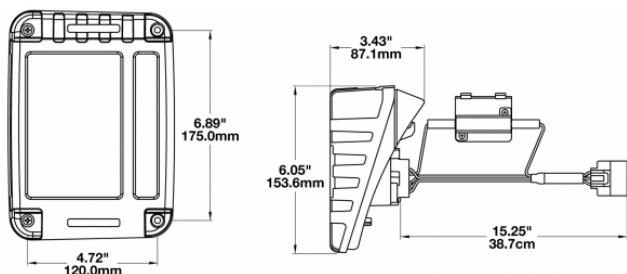

Authorised Importer and Master Distributor