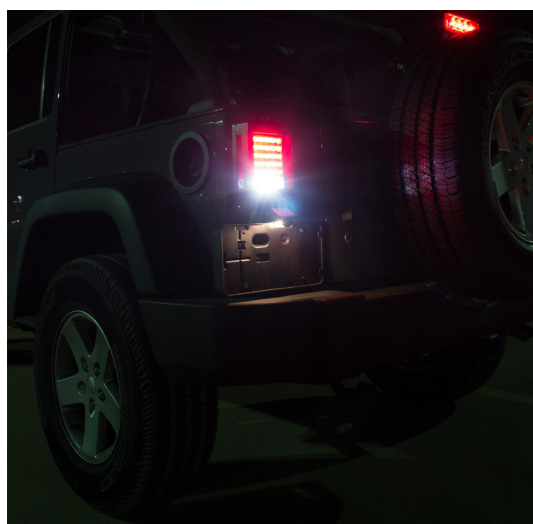

Authorised Importer and Master Distributor