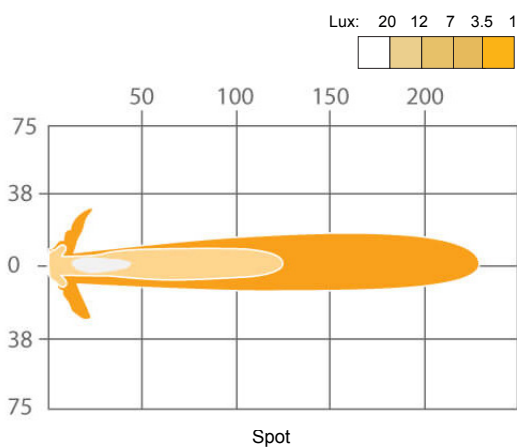

### Features and Benefits

- 1,350 effective lumens of bright, white light for maximum visibility
- New ergonomic handle fits gloved hand
- Compact size, designed to fit into vehicle cup holder
- 6' long 12-24V vehicle power cord that stretches up to 12' in length
- Additional vehicle power cord with battery clips & nylon carrying bag

### Tech Specs

Light Source	LED
eLumens	1,350 Lu
rLumens	2,450 Lu
Colour Temperature	5000K
Beam Pattern	Spot
Current Draw	2.20A @ 12V DC 1.10A @ 24V DC
Voltage	12-24V DC
Operating Temperature	-40°C to +40°C
Shape	Round
Housing	Black die-cast aluminium
Lens	Hardcoated polycarbonate
Lens Color	Clear
Electrical Connection	Deutsch DT04-2P-E008
IP Rating	IP67
Mounting	Handheld
Additional Information	Light Includes: 1 x 6 ft (1.83m) long coiled 12-24V vehicle power cord, stretching up to 12 ft (3.66m) in length 1 x 3 ft (0.914m) long 12-24V vehicle power cord with alligator clips
Dimensions (DxWxH)	2.54x3.35x7.52" (64.4x85x191mm)