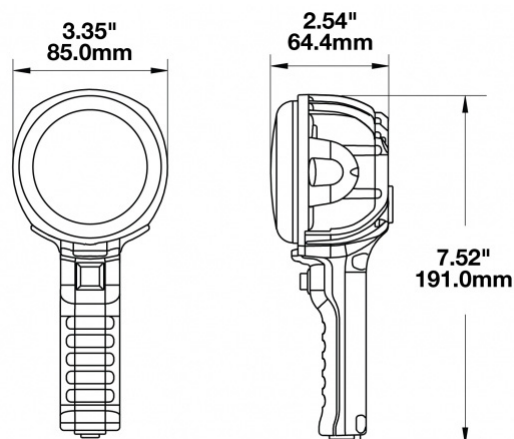

The compact design also lends itself well to storing the Model 4416 under the seat or in a cup holder for easy access. The coiled power cord stretches up to 12 feet and plugs into your vehicle's cigarette lighter (12-24V). The Model 4416 handheld LED work light combines high performance optics, rugged durability and compact design, making it ideal for forestry, rail, power sports and specialty vehicles.

### Features and Benefits

- 1,350 effective lumens of bright, white light for maximum visibility
- New ergonomic handle fits gloved hand
- Compact size, designed to fit into vehicle cup holder
- 6' long 12-24V vehicle power cord that stretches up to 12' in length
- Additional vehicle power cord with battery clips & nylon carrying bag

### Tech Specs

Light Source	LED
eLumens	1,350 Lu
rLumens	2,450 Lu
Colour Temperature	5000K
Beam Pattern	Spot
Current Draw	2.20A @ 12V DC 1.10A @ 24V DC
Voltage	12-24V DC
Operating Temperature	-40°C to +40°C
Shape	Round
Housing	Black die-cast aluminium
Lens	Hardcoated polycarbonate
Lens Color	Clear
Electrical Connection	Deutsch DT04-2P-E008
IP Rating	IP67
Mounting	Handheld
Additional Information	Light Includes: 1 x 6 ft (1.83m) long coiled 12-24V vehicle power cord, stretching up to 12 ft (3.66m) in length 1 x 3 ft (0.914m) long 12-24V vehicle power cord with alligator clips
Dimensions (DxWxH)	2.54x3.35x7.52" (64.4x85x191mm)