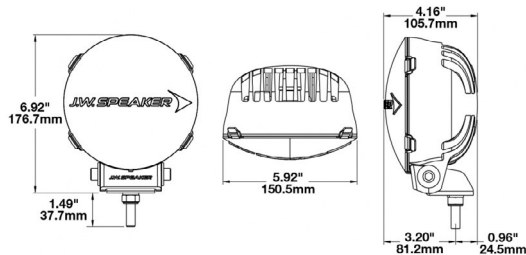

Applications

Agriculture, off-road 4WD, power sports, specialty vehicles, trucks & buses

Tech Specs

Light Source	LED
eLumens	1,080 Lu
rLumens	1,960 Lu
Beam Pattern	Forward Lighting - Driving
Current Draw	1.15A @ 12V DC (Standard)
	0.60A @ 24V DC (Standard)
	2.15A @ 12V DC (Jeep) 1.00A @ 24V DC (Jeep)
Voltage	12-24V DC
Housing	Xenoy
Lens	Clear polycarbonate
Mounting Hardware	(x1) 3/8-16 x 1.5" stainless steel screws
Mounting Type	Bracket
IP Rating	IP67
Electrical Connection	Integral Deutsch DT04-2P (mating connector: DT06-2P)
Accessories	TS3001R replacement lens cover (Clear, Amber, Red, Blue) A-Pillar Mounting Kit for Jeep JK A-Pillar Mounting Kit for Jeep TJ
Weight	N/A
Dimensions (DxWxH)	4.16x5.92x6.92" (105.7x150.5x176.7mm)