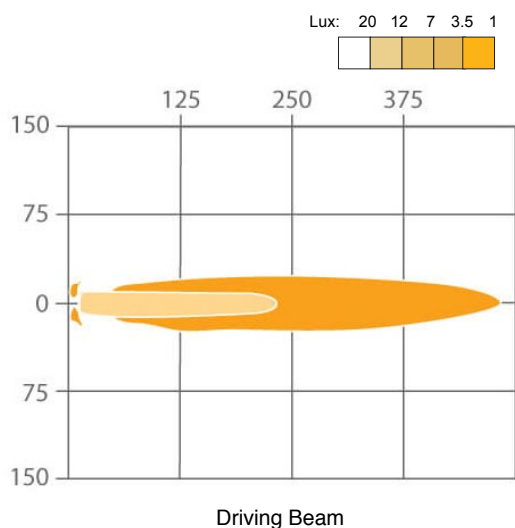

J.W. Speaker TS3001R

6" Round LED Auxiliary Light

Description

The TS3001R is a 6" round LED off-road auxiliary light designed for rugged off-road use. Featuring a thermally-conductive proprietary technology housing and state-of-the-art LEDs, the TS3001R is resistant to the shock and vibration commonly associated with off-roading. The Model TS3001R comes with an improved mounting design that simplifies installation, making it ideal for a-pillars, front bumpers, and rooftop brackets.

Applications

Agriculture, off-road 4WD, power sports, specialty vehicles, trucks & buses

Tech Specs

Light Source	LED
eLumens	1,080 Lu
rLumens	1,960 Lu
Beam Pattern	Forward Lighting - Driving
Current Draw	1.15A @ 12V DC (Standard)
	0.60A @ 24V DC (Standard)
	2.15A @ 12V DC (Jeep) 1.00A @ 24V DC (Jeep)
Voltage	12-24V DC
Housing	Xenoy
Lens	Clear polycarbonate
Mounting Hardware	(x1) 3/8-16 x 1.5" stainless steel screws
Mounting Type	Bracket
IP Rating	IP67
Electrical Connection	Integral Deutsch DT04-2P (mating connector: DT06-2P)
Accessories	TS3001R replacement lens cover (Clear, Amber, Red, Blue) A-Pillar Mounting Kit for Jeep JK A-Pillar Mounting Kit for Jeep TJ
Weight	N/A
Dimensions (DxWxH)	4.16x5.92x6.92" (105.7x150.5x176.7mm)