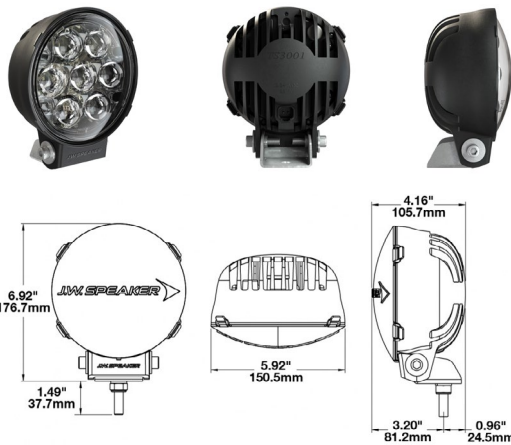

J.W. Speaker TS3001R

6" Round LED Auxiliary Light

Description

The TS3001R is a 6" round LED off-road auxiliary light designed for rugged off-road use. Featuring a thermally-conductive proprietary technology housing and state-of-the-art LEDs, the TS3001R is resistant to the shock and vibration commonly associated with off-roading. The Model TS3001R comes with an improved mounting design that simplifies installation, making it ideal for a-pillars, front bumpers, and rooftop brackets.

Features and Benefits

- Premium performance high-output LEDs
- Compact and lightweight design
- New mounting simplifies installation and provides greater mounting flexibility
- Increased light output provides premium off-road performance
- Also available with oval shape (TS3001V)

Applications

Agriculture, off-road 4WD, power sports, specialty vehicles, trucks & buses

Tech Specs

Light Source	LED
eLumens	1,080 Lu
rLumens	1,960 Lu
Beam Pattern	Forward Lighting - Driving
Current Draw	1.15A @ 12V DC (Standard)
	0.60A @ 24V DC (Standard)
	2.15A @ 12V DC (Jeep)
	1.00A @ 24V DC (Jeep)
Voltage	12-24V DC
Housing	Xenoy
Lens	Clear polycarbonate
Mounting Hardware	(x1) 3/8-16 x 1.5" stainless steel screws
Mounting Type	Bracket
IP Rating	IP67
Electrical Connection	Integral Deutsch DT04-2P (mating connector: DT06-2P)
Accessories	TS3001R replacement lens cover (Clear, Amber, Red, Blue)
	A-Pillar Mounting Kit for Jeep JK
	A-Pillar Mounting Kit for Jeep TJ
Weight	N/A
Dimensions (DxWxH)	4.16x5.92x6.92" (105.7x150.5x176.7mm)