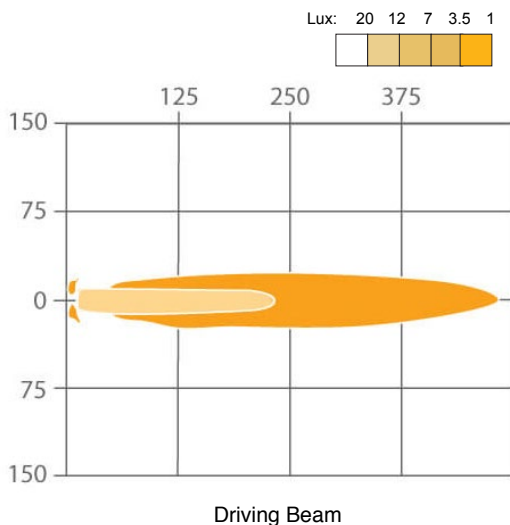

Applications

Agriculture, off-road 4WD, power sports, specialty vehicles, trucks & buses

Tech Specs

Light Source	LED
eLumens	1,080 Lu
rLumens	1,960 Lu
Beam Pattern	Forward Lighting - Driving
Current Draw	1.15A @ 12V DC (Standard)
	0.60A @ 24V DC (Standard)
	2.15A @ 12V DC (Jeep)
	1.00A @ 24V DC (Jeep)
Voltage	12-24V DC
Housing	Xenoy
Lens	Clear polycarbonate
Mounting Hardware	(x1) 3/8-16 x 1.5" stainless steel screws
Mounting Type	Bracket
IP Rating	IP67
Electrical Connection	Integral Deutsch DT04-2P (mating connector: DT06-2P)
Accessories	TS3001R replacement lens cover (Clear, Amber, Red, Blue)
	A-Pillar Mounting Kit for Jeep JK
	A-Pillar Mounting Kit for Jeep TJ
Weight	N/A
Dimensions (DxWxH)	4.16x5.92x6.92" (105.7x150.5x176.7mm)