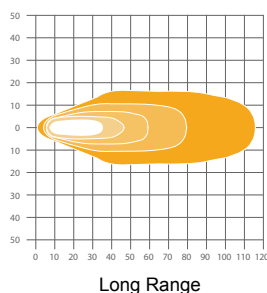

Applications

High-vibration heavy equipment, construction, forestry, agriculture

Beam Options

Tech Specs

Type	7 LEDs
eLumens (effective)	3000 Lu
rLumens (raw)	4200 Lu
Colour Temperature	6000K
Beam Pattern	Flood, Wide Flood, Long Range, Amber
Voltage	12-100V DC multi, 24V only option
Current Draw	1.7A @ 24V
Wattage	40W
Surge Protection	110V continuous, 200V 100ms, 1800V 50µs
Polarity	Protected against reverse voltage
Operating Temperature	-40°C to +85°C
Vibration	30Grms over 10-2000Hz
Shock	80G
Salt Spray	ISO 9227
IP Rating	IP68, IP69K
EMC (Electromagnetic compatibility)	ISO 13766 (Earthmoving Equipment), ISO 14982 (Forestry/Agricultural), ISO 12985
Mount	Pedestal, suspended
Weight	4.0 lbs (1.8kg)
Dimensions (DxWxH)	4.33x5.51x6.259" (110x140x159mm)