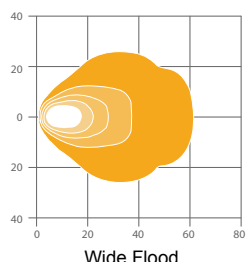

Applications

High-vibration heavy equipment, construction, forestry, agriculture

Beam Options

Tech Specs

Type	7 LEDs
eLumens (effective)	3000 Lu
rLumens (raw)	4200 Lu
Colour Temperature	6000K
Beam Pattern	Flood, Wide Flood, Long Range, Amber
Voltage	12-100V DC multi, 24V only option
Current Draw	1.7A @ 24V
Wattage	40W
Surge Protection	110V continuous, 200V 100ms, 1800V 50µs
Polarity	Protected against reverse voltage
Operating Temperature	-40°C to +85°C
Vibration	30Grms over 10-2000Hz
Shock	80G
Salt Spray	ISO 9227
IP Rating	IP68, IP69K
EMC (Electromagnetic compatibility)	ISO 13766 (Earthmoving Equipment), ISO 14982 (Forestry/Agricultural), ISO 12985
Mount	Pedestal, suspended
Weight	4.0 lbs (1.8kg)
Dimensions (DxWxH)	4.33x5.51x6.259" (110x140x159mm)