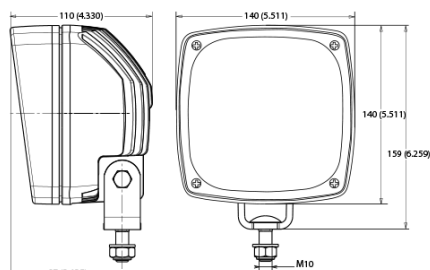

Applications

High-vibration heavy equipment, construction, forestry, agriculture

Beam Options

Tech Specs

Type	7 LEDs
eLumens (effective)	3000 Lu
rLumens (raw)	4200 Lu
Colour Temperature	6000K
Beam Pattern	Flood, Wide Flood, Long Range, Amber
Voltage	12-100V DC multi, 24V only option
Current Draw	1.7A @ 24V
Wattage	40W
Surge Protection	110V continuous, 200V 100ms, 1800V 50µs
Polarity	Protected against reverse voltage
Operating Temperature	-40°C to +85°C
Vibration	30Grms over 10-2000Hz
Shock	80G
Salt Spray	ISO 9227
IP Rating	IP68, IP69K
EMC (Electromagnetic compatibility)	ISO 13766 (Earthmoving Equipment), ISO 14982 (Forestry/Agricultural), ISO 12985
Mount	Pedestal, suspended
Weight	4.0 lbs (1.8kg)
Dimensions (DxWxH)	4.33x5.51x6.259" (110x140x159mm)