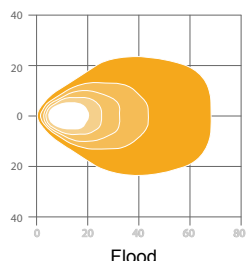

Applications

High-vibration heavy equipment, construction, forestry, agriculture

Beam Options

Tech Specs

Type	7 LEDs
eLumens (effective)	3000 Lu
rLumens (raw)	4200 Lu
Colour Temperature	6000K
Beam Pattern	Flood, Wide Flood, Long Range, Amber
Voltage	12-100V DC multi, 24V only option
Current Draw	1.7A @ 24V
Wattage	40W
Surge Protection	110V continuous, 200V 100ms, 1800V 50µs
Polarity	Protected against reverse voltage
Operating Temperature	-40°C to +85°C
Vibration	30Grms over 10-2000Hz
Shock	80G
Salt Spray	ISO 9227
IP Rating	IP68, IP69K
EMC (Electromagnetic compatibility)	ISO 13766 (Earthmoving Equipment), ISO 14982 (Forestry/Agricultural), ISO 12985
Mount	Pedestal, suspended
Weight	4.0 lbs (1.8kg)
Dimensions (DxWxH)	4.33x5.51x6.259" (110x140x159mm)