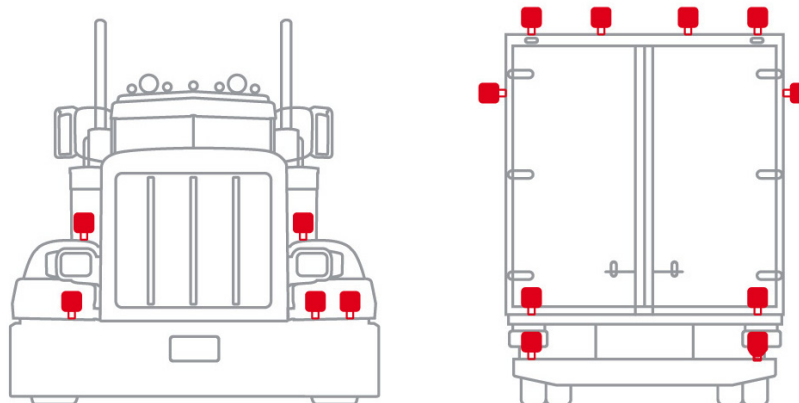

Speaker 4415

Round 3.5" LED Work Light

Lux: 20 12 7 3.5 1

Spot

Lux: 20 12 7 3.5 1

Trapezoid

Description

The 4415 by JW Speaker is a compact, powerhouse LED work light! Designed with a lower profile, lighter weight and triple output for a convenient, bright-white work light. This 3.5" round LED light is suitable for a wide range of driving applications including trucks, specialty vehicles and off-road 4WDs.

Features and Benefits

- Low profile allows for mounting in spaces where other lights won't fit
- Die-cast aluminum housing & impact-resistant polycarbonate lens provide rugged durability
- Pedestal mount provides easy install
- Available in Trapezoid & Spot beam patterns
- Trapezoid beam pattern provides a generous amount of light

Applications

Agriculture, construction, material handling, mining, 4WDs, power sports, railroad, speciality trucks, trucks and buses

Tech Specs

Height	110.00 (mm) / 4.33 (in)
Width	85.20 (mm) / 3.35 (in)
Depth	21.10 (mm) / 0.83 (in)
Shape	Round
Outer Lens Material	Polycarbonate
Outer Lens Color	Clear
Housing Material	Die-Cast Aluminum
Housing Color	Black

Part No.	Description	Voltage
4415-T	Speaker 4415 Round 3.5" LED Work Light 12-24V DC Trap	12-24 V DC
4415-S	Speaker 4415 Round 3.5" LED Work Light 12-24V DC Spot	12-24 V DC

Mounting Options

Authorised Importer and Master Distributor