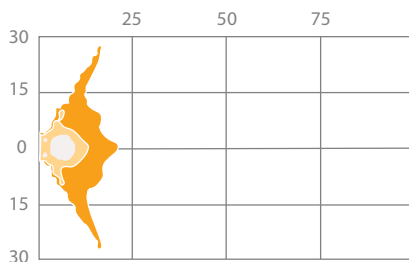

Speaker 4415

Round 3.5" LED Work Light

Lux: 20 12 7 3.5 1

Spot

Lux: 20 12 7 3.5 1

Trapezoid

Description

The 4415 by JW Speaker is a compact, powerhouse LED work light! Designed with a lower profile, lighter weight and triple output for a convenient, bright-white work light. This 3.5" round LED light is suitable for a wide range of driving applications including trucks, specialty vehicles and off-road 4WDs.

Applications

Agriculture, construction, material handling, mining, 4WDs, power sports, railroad, speciality trucks, trucks and buses

Tech Specs

Height	110.00 (mm) / 4.33 (in)
Width	85.20 (mm) / 3.35 (in)
Depth	21.10 (mm) / 0.83 (in)
Shape	Round
Outer Lens Material	Polycarbonate
Outer Lens Color	Clear
Housing Material	Die-Cast Aluminum
Housing Color	Black