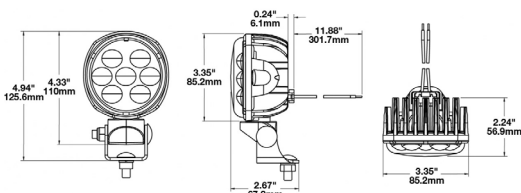

Speaker 4415

Round 3.5" LED Work Light

Lux: 20 12 7 3.5 1

Spot

Lux: 20 12 7 3.5 1

Trapezoid

Description

The 4415 by JW Speaker is a compact, powerhouse LED work light! Designed with a lower profile, lighter weight and triple output for a convenient, bright-white work light. This 3.5" round LED light is suitable for a wide range of driving applications including trucks, specialty vehicles and off-road 4WDs.

Features and Benefits

- Low profile allows for mounting in spaces where other lights won't fit
- Die-cast aluminum housing & impact-resistant polycarbonate lens provide rugged durability
- Pedestal mount provides easy install
- Available in Trapezoid & Spot beam patterns
- Trapezoid beam pattern provides a generous amount of light

Applications

Agriculture, construction, material handling, mining, 4WDs, power sports, railroad, speciality trucks, trucks and buses

Tech Specs

Height	110.00 (mm) / 4.33 (in)
Width	85.20 (mm) / 3.35 (in)
Depth	21.10 (mm) / 0.83 (in)
Shape	Round
Outer Lens Material	Polycarbonate
Outer Lens Color	Clear
Housing Material	Die-Cast Aluminum
Housing Color	Black

Part No.	Description	Voltage
4415-T	Speaker 4415 Round 3.5" LED Work Light 12-24V DC Trap	12-24 V DC
4415-S	Speaker 4415 Round 3.5" LED Work Light 12-24V DC Spot	12-24 V DC

Mounting Options

Authorised Importer and Master Distributor