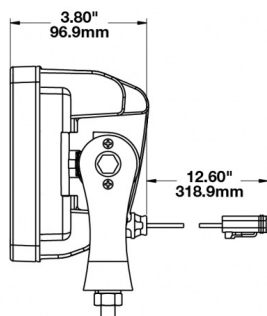

Anti-Glare

Description

The J.W. Speaker Model 526 is available in our traditional flood, trapezoid, and spot beam patterns, as well as an innovative new Anti-Glare beam pattern. Whereas conventional mining haul truck lights create unsafe glare which can blind oncoming vehicles, and angling them down impairs their effectiveness, the Model 526 Anti-Glare beam pattern has been engineered to maximize visibility without blinding oncoming vehicles.

Features and Benefits

- Die-cast aluminum housing that is sealed to IP69K
- Your choice of durable glass or polycarbonate lens
- Available in multiple beam patterns, including the innovative new Anti-Glare beam pattern
- 24 Volt Versions are available for Theft Deterrence

Applications

Construction, industrial, material handling, mining, railroad, specialty vehicles, agriculture, automotive and off-road 4x4

Tech Specs

Type	LED Work Light
eLumens	5,800 Lu
rLumens	9,000 Lu
Beam Pattern	Flood, Spot, Trapezoid, Anti-Glare or Dual White Anti-Glare Beam Pattern
Current Draw	9A @ 12V DC or 5A @ 24V DC
Voltage	12-24V DC or 24V DC only
Operating Temp.	-40°C to +65°C
Housing	Black die-cast aluminum
Lens	Polycarbonate or Glass Lens
Lens Colour	Clear
Electrical Connection	iCONN Connector - iMATE23
IP Rating	IP69K
Mounting	Pedestal with (x1) M10-1.5 x 25 mounting bolt
Weight	4.50 (lbs) / 2.04 (kgs)
Dimensions	3.8x6.2x6.3" (96.52x157.48x160.02mm)
Warranty	5 Years