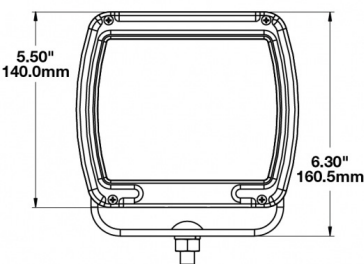

Applications

Construction, industrial, material handling, mining, railroad, specialty vehicles, agriculture, automotive and off-road 4x4

Tech Specs

Type	LED Work Light
eLumens	5,800 Lu
rLumens	9,000 Lu
Beam Pattern	Flood, Spot, Trapezoid, Anti-Glare or Dual White Anti-Glare Beam Pattern
Current Draw	9A @ 12V DC or 5A @ 24V DC
Voltage	12-24V DC or 24V DC only
Operating Temp.	-40°C to +65°C
Housing	Black die-cast aluminum
Lens	Polycarbonate or Glass Lens
Lens Colour	Clear
Electrical Connection	iCONN Connector - iMATE23
IP Rating	IP69K
Mounting	Pedestal with (x1) M10-1.5 x 25 mounting bolt
Weight	4.50 (lbs) / 2.04 (kgs)
Dimensions	3.8x6.2x6.3" (96.52x157.48x160.02mm)
Warranty	5 Years