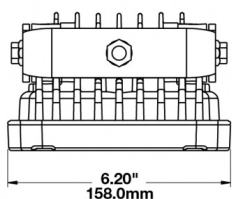

Applications

Construction, industrial, material handling, mining, railroad, specialty vehicles, agriculture, automotive and off-road 4x4

Tech Specs

Type	LED Work Light
eLumens	5,800 Lu
rLumens	9,000 Lu
Beam Pattern	Flood, Spot, Trapezoid, Anti-Glare or Dual White Anti-Glare Beam Pattern
Current Draw	9A @ 12V DC or 5A @ 24V DC
Voltage	12-24V DC or 24V DC only
Operating Temp.	-40°C to +65°C
Housing	Black die-cast aluminum
Lens	Polycarbonate or Glass Lens
Lens Colour	Clear
Electrical Connection	iCONN Connector - iMATE23
IP Rating	IP69K
Mounting	Pedestal with (x1) M10-1.5 x 25 mounting bolt
Weight	4.50 (lbs) / 2.04 (kgs)
Dimensions	3.8x6.2x6.3" (96.52x157.48x160.02mm)
Warranty	5 Years