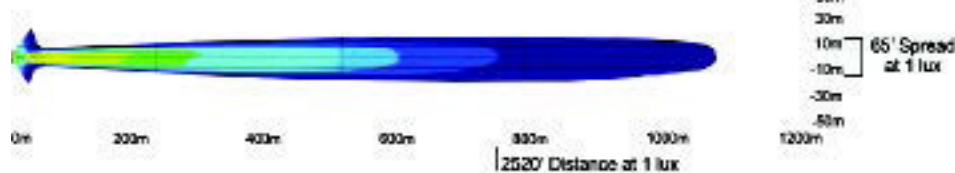

10° Narrow Beam

Authorised Importer and Master Distributor