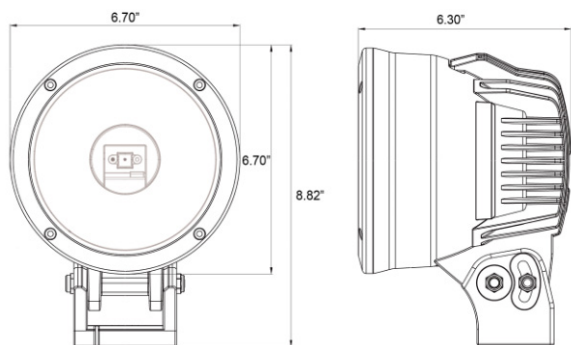

Vision X Light Cannon 50W LED

Shining with Unprecedented Distance and Versatility

Description

The first-ever 6.7" Light Cannon 50W LED by Vision X Lighting, takes automotive lighting technology to extraordinary lengths by shining over 2500 feet of usable light from a single 50 watt LED. The intense 10 degree spot pattern Light Cannon is also like having 12 lights in 1! It enables optional Snap on polycarbonate cover filters to quickly change the beam pattern from Spot to Euro or Flood, while the colored filters (Clear, Blue, Amber, or Red) can improve visibility in various conditions. The universal single bolt mounting accompanied by an available wiring harness, provides a quick, traditional installation on a multitude of applications.

Applications

Off-highway, 4WDs, recreational, specialty & commercial trucks and buses

Tech Specs

Warranty	Extended
Raw Lumens	3,200 lm
Effective Lumens	2,340 lm
Wattage	50
Weight	5.51 lb/2.5 kg
LED Lifespan	50,000 Hours
Dimensions	6.70" x 6.30" x 8.82" 170 mm x 91.4 mm x 224 mm
Input Voltage	11-65V DC
Amp Draw (12V)	4.17A
IP Rating	IP-68
Vibration Rating	15.6 Grms
Operating Temp	-40 Celsius ~ +85 Celsius