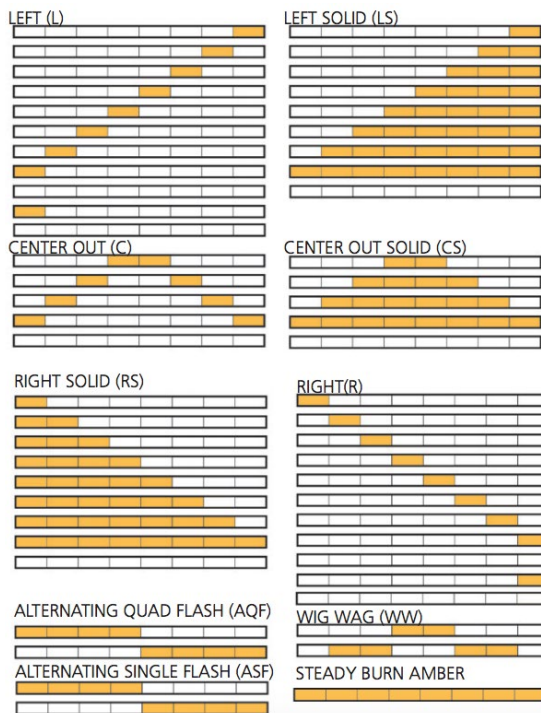

ECCO EW3420 Series

50" Combination Utility Bar

Description

ECCO's combination utility bar utilises exclusive optics to combine a high-intensity Safety Director™ with the powerful illumination output of a work light. Steady burn amber mode is ideal for inclement weather and high-dust environments. Brackets included for front- or rear-vehicle mounting. Features include a weather-protected controller connection 12-24 VDC operation, 5-watt LEDs, aluminium housing, polycarbonate lens, and 3 year warranty.

Features and Benefits

- Custom optics designed for dual-light operation
- Steady burn amber mode
- Flood light with Safety Director™
- Dual-mounting options
- IP67 Rated
- SAE Class 1, CA T13

Tech Specs

Beam	Flood/Spot Combo
Voltage	12-24V DC
Amps	10A @ 12V
Lumens	36,695 Candela (White), 6500 Candela (Amber)
Mount	Bracket
Dimensions (WxHxD)	51.81x3.69x2.3 inches (1316x90x58 mm)
Warranty	3 Years

Part No. Description

EW3420	12-24V DC, 10A (steady burn white), 5A (steady burn amber), 36,695 (white) and 16,500 (amber) Candela, 1250 ft. (white) and 381 ft. (amber) Beam Distance and 50.2" inches in Length
--------	--

Authorised Importer and Master Distributor