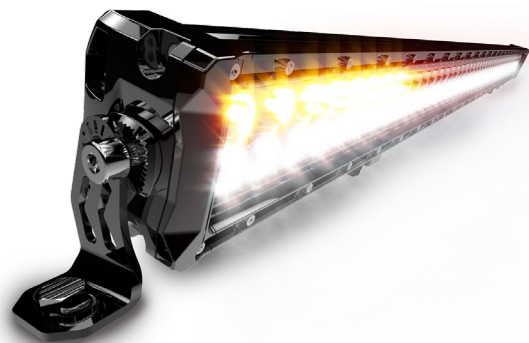

ECCO EW3420 Series

50" Combination Utility Bar

Description

ECCO's combination utility bar utilises exclusive optics to combine a high-intensity Safety Director™ with the powerful illumination output of a work light. Steady burn amber mode is ideal for inclement weather and high-dust environments. Brackets included for front- or rear-vehicle mounting. Features include a weather-protected controller connection 12-24 VDC operation, 5-watt LEDs, aluminium housing, polycarbonate lens, and 3 year warranty.

Features and Benefits

- Custom optics designed for dual-light operation
- Steady burn amber mode
- Flood light with Safety Director™
- Dual-mounting options
- IP67 Rated
- SAE Class 1, CA T13

Tech Specs

Beam	Flood/Spot Combo
Voltage	12-24V DC
Amps	10A @ 12V
Lumens	36,695 Candela (White), 6500 Candela (Amber)
Mount	Bracket
Dimensions (WxHxD)	51.81x3.69x2.3 inches (1316x90x58 mm)
Warranty	3 Years

Part No. Description

EW3420	12-24V DC, 10A (steady burn white), 5A (steady burn amber), 36,695 (white) and 16,500 (amber) Candela, 1250 ft. (white) and 381 ft. (amber) Beam Distance and 50.2" inches in Length
--------	--

Authorised Importer and Master Distributor