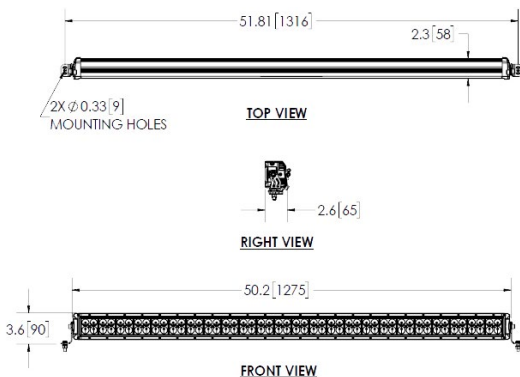

ECCO EW3420 Series

50" Combination Utility Bar

Description

ECCO's combination utility bar utilises exclusive optics to combine a high-intensity Safety Director™ with the powerful illumination output of a work light. Steady burn amber mode is ideal for inclement weather and high-dust environments. Brackets included for front- or rear-vehicle mounting. Features include a weather-protected controller connection 12-24 VDC operation, 5-watt LEDs, aluminium housing, polycarbonate lens, and 3 year warranty.

Beam	Flood/Spot Combo
Voltage	12-24V DC
Amps	10A @ 12V
Lumens	36,695 Candela (White), 6500 Candela (Amber)
Mount	Bracket
Dimensions (WxHxD)	51.81x3.69x2.3 inches (1316x90x58 mm)
Warranty	3 Years

Part No. Description

EW3420	12-24V DC, 10A (steady burn white), 5A (steady burn amber), 36,695 (white) and 16,500 (amber) Candela, 1250 ft. (white) and 381 ft. (amber) Beam Distance and 50.2" inches in Length
--------	--

Authorised Importer and Master Distributor