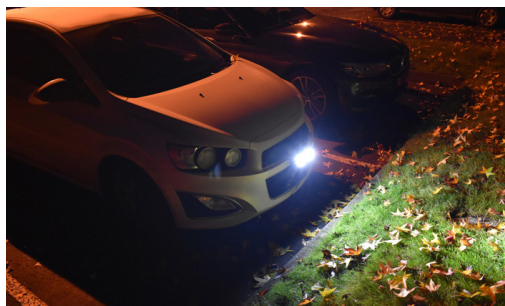

Tech Specs

Beam	10°x25°
Housing	Black
rLumens	2,155Lu (single) 4,230Lu (kit)
eLumens	1,480Lu (single) 2,960Lu (kit)
Voltage	9-32V DC
Wattage	20W
Amp Draw	1.66A @ 12V DC 3.33A @ 12V DC

Part No.	Description
DURA-M4M	Vision X DURA Mini M4M: 10°x25° Beam, 1 Light, 9-32V, 1.66A
DURA-M4MKIT	Vision X DURA Mini M4M Kit: 10°x25° Beam, 2 lights, 9-32V, 3.33A