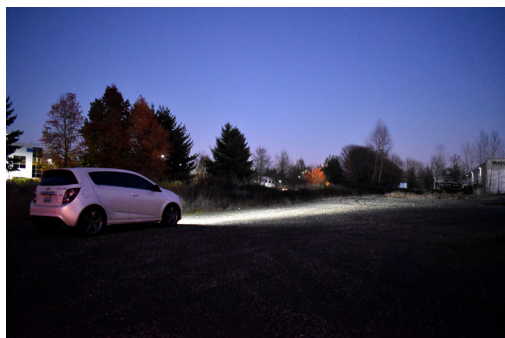

Tech Specs

Beam	10°x25°
Housing	Black
rLumens	2,155Lu (single) 4,230Lu (kit)
eLumens	1,480Lu (single) 2,960Lu (kit)
Voltage	9-32V DC
Wattage	20W
Amp Draw	1.66A @ 12V DC 3.33A @ 12V DC

Part No.	Description
DURA-M4M	Vision X DURA Mini M4M: 10°x25° Beam, 1 Light, 9-32V, 1.66A
DURA-M4MKIT	Vision X DURA Mini M4M Kit: 10°x25° Beam, 2 lights, 9-32V, 3.33A