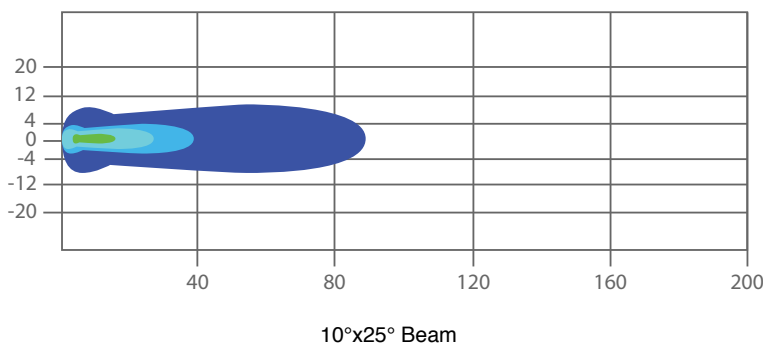

Vision X DURA Mini M4M

A Powerful Small Driving/Fog Light

Description

The Duralux Mini M4M is a powerful answer to a small driving/fog light. The sleek and compact 2.75" housing coupled with four 5 Watt LEDs pushes 2,115 lumens of light, making it one of the brightest lights in its class. Featuring a combination beam with 10° and 25° optics, the Duralux Mini M4M provides powerful center lighting, with a smooth flood illumination. This efficient light only draws 1.67A, making it an ideal option for ATV/UTV applications where low power consumption is important.

Features and Benefits

- Ultimate Compact Fixture for Universal Applications
- 60° Beam Flood Pattern
- Very Low Amp Draw

Applications

Industrial, commercial, fluorescent replacement

Tech Specs

Beam	10°x25°
Housing	Black
rLumens	2,155Lu (single) 4,230Lu (kit)
eLumens	1,480Lu (single) 2,960Lu (kit)
Voltage	9-32V DC
Wattage	20W
Amp Draw	1.66A @ 12V DC 3.33A @ 12V DC

Part No.	Description
DURA-M4M	Vision X DURA Mini M4M: 10°x25° Beam, 1 Light, 9-32V, 1.66A
DURA-M4MKIT	Vision X DURA Mini M4M Kit: 10°x25° Beam, 2 lights, 9-32V, 3.33A

Authorised Importer and Master Distributor