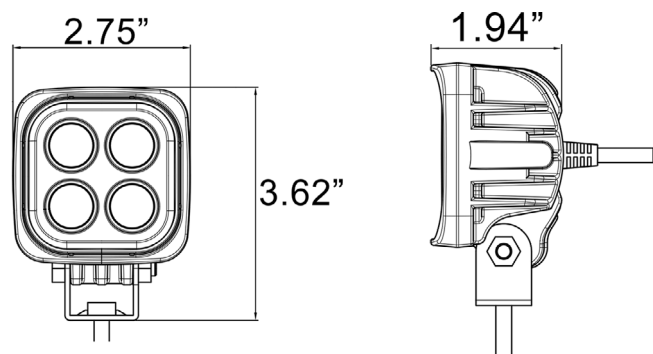

Vision X DURA Mini M4M

A Powerful Small Driving/Fog Light

Description

The Duralux Mini M4M is a powerful answer to a small driving/fog light. The sleek and compact 2.75" housing coupled with four 5 Watt LEDs pushes 2,115 lumens of light, making it one of the brightest lights in its class. Featuring a combination beam with 10° and 25° optics, the Duralux Mini M4M provides powerful center lighting, with a smooth flood illumination. This efficient light only draws 1.67A, making it an ideal option for ATV/UTV applications where low power consumption is important.

Features and Benefits

- Ultimate Compact Fixture for Universal Applications
- 60° Beam Flood Pattern
- Very Low Amp Draw

Applications

Industrial, commercial, fluorescent replacement

Tech Specs

Beam	10°x25°
Housing	Black
rLumens	2,155Lu (single) 4,230Lu (kit)
eLumens	1,480Lu (single) 2,960Lu (kit)
Voltage	9-32V DC
Wattage	20W
Amp Draw	1.66A @ 12V DC 3.33A @ 12V DC

Part No.	Description
DURA-M4M	Vision X DURA Mini M4M: 10°x25° Beam, 1 Light, 9-32V, 1.66A
DURA-M4MKIT	Vision X DURA Mini M4M Kit: 10°x25° Beam, 2 lights, 9-32V, 3.33A

Authorised Importer and Master Distributor