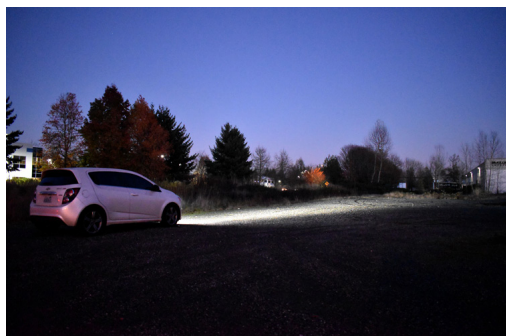

Authorised Importer and Master Distributor