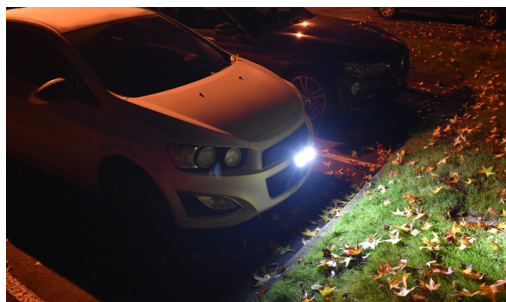

Tech Specs

Beam	10°x25°
Housing	Black
rLumens	2,155Lu (single) 4,230Lu (kit)
eLumens	1,480Lu (single) 2,960Lu (kit)
Voltage	9-32V DC
Wattage	20W
Amp Draw	1.66A @ 12V DC 3.33A @ 12V DC

Part No.	Description
DURA-M4M	Vision X DURA Mini M4M: 10°x25° Beam, 1 Light, 9-32V, 1.66A
DURA-M4MKIT	Vision X DURA Mini M4M Kit: 10°x25° Beam, 2 lights, 9-32V, 3.33A

10°x25° Beam