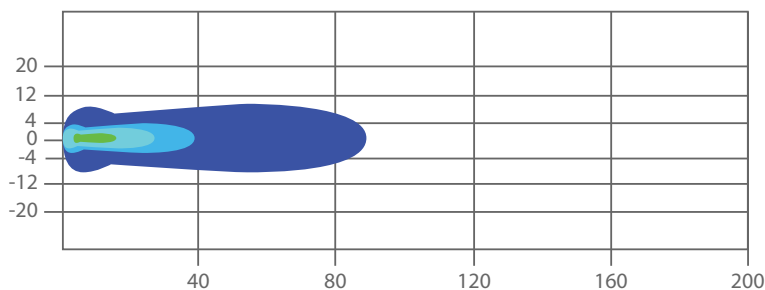

Tech Specs

Beam	10°x25°
Housing	Black
rLumens	2,155Lu (single) 4,230Lu (kit)
eLumens	1,480Lu (single) 2,960Lu (kit)
Voltage	9-32V DC
Wattage	20W
Amp Draw	1.66A @ 12V DC 3.33A @ 12V DC

Part No.	Description
DURA-M4M	Vision X DURA Mini M4M: 10°x25° Beam, 1 Light, 9-32V, 1.66A
DURA-M4MKIT	Vision X DURA Mini M4M Kit: 10°x25° Beam, 2 lights, 9-32V, 3.33A

10°x25° Beam