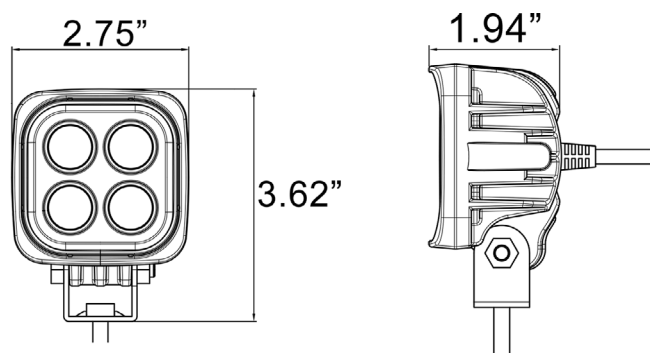

### Description

The Duralux Mini M4M is a powerful answer to a small driving/fog light. The sleek and compact 2.75" housing coupled with four 5 Watt LEDs pushes 2,115 lumens of light, making it one of the brightest lights in it's class. Featuring a combination beam with 10° and 25° optics, the Duralux Mini M4M provides powerful center lighting, with a smooth flood illumination. This efficient light only draws 1.67A, making it an ideal option for ATV/UTV applications where low power consumption is important.

### Tech Specs

Beam	10°x25°
Housing	Black
rLumens	2,155Lu (single) 4,230Lu (kit)
eLumens	1,480Lu (single) 2,960Lu (kit)
Voltage	9-32V DC
Wattage	20W
Amp Draw	1.66A @ 12V DC 3.33A @ 12V DC

Part No.	Description
DURA-M4M	Vision X DURA Mini M4M: 10°x25° Beam, 1 Light, 9-32V, 1.66A
DURA-M4MKIT	Vision X DURA Mini M4M Kit: 10°x25° Beam, 2 lights, 9-32V, 3.33A