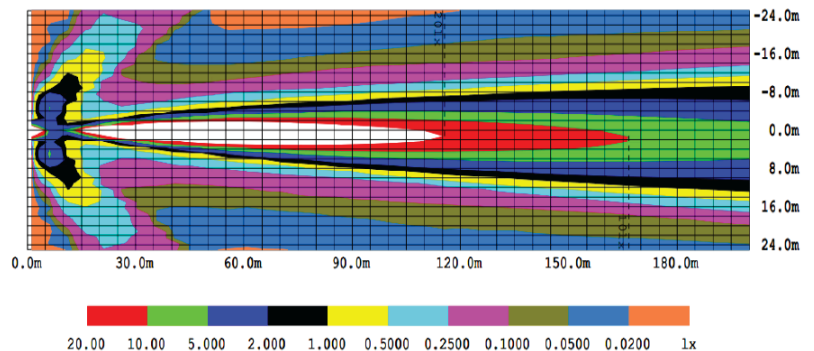

Tech Specs

Voltage	12-24V DC
Amps	2.8A
Beam	Spot
Beam Distance	3,925 ft
Candela	350000
Tilt Range	135°
Lumens	2250Lu
Color	Black or White
Mount	Permanent or Magnet
Approval	CE, IP68
Warranty	5 Years

Part No.	Description
EW3010	12-24V DC, 2.8A @ 12V DC, Spot Beam, Black
EW3011	12-24V DC, 2.8A @ 12V DC, Spot Beam, White