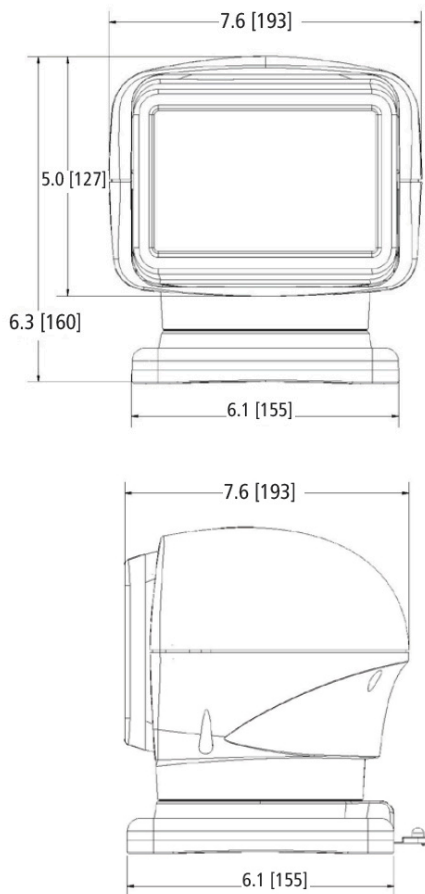

ECCO EW3010/3011

LED Remote Spotlight Series

Description

ECCO's EW3010 Series Remote Spotlights are multifunctional, motorized searchlights featuring a 12-24 VDC operation. Both spotlights can be installed wirelessly and are protected by a polycarbonate lens and the housings are available in black or white. The EW3010/3011 offers full 360o continuous rotation, a 135-degree tilt range and features an optional hardwired in-dash joystick controller. The spotlight also has a home setting that automatically returns the light to its original position upon powering off the device. ASA resin housing makes the EW3010/3011 corrosion, UV and impact resistant and also feature patent pending reflective optics.

Features and Benefits

- Ten 5-watt LEDs
- Permanent or magnet mount available
- "Return to Home" setting will automatically return light to original position when powered off
- Aluminum heatsink lighthead
- Polycarbonate housing

Applications

Work and service vehicles, 4WD and recreational vehicles, military vehicles, emergency services

Tech Specs

Voltage	12-24V DC
Amps	2.8A
Beam	Spot
Beam Distance	3,925 ft
Candela	350000
Tilt Range	135°
Lumens	2250Lu
Color	Black or White
Mount	Permanent or Magnet
Approval	CE, IP68
Warranty	5 Years

Part No.	Description
EW3010	12-24V DC, 2.8A @ 12V DC, Spot Beam, Black
EW3011	12-24V DC, 2.8A @ 12V DC, Spot Beam, White

Authorised Importer and Master Distributor