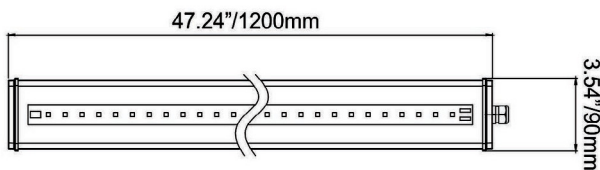

Vision X 4-Foot Linear LED Light

Designed to outlast the competition

Description

Ideal for new constructions, remodels or retrofit installations. Ideal for use in: Closets, Foyers, Garages, Hallways, Corridors, Bedrooms, Offices, Kitchens, Utility Work Areas. The LLG0248180 provides up to 50,000 hours life. Low-profile, linear fixture with high-gloss grey die-cast aluminum end caps and white, polycarbonate lens diffuser for wide spread, uniform illumination. Can be surface mounted to walls and ceilings. Easily replaces older two lamp fluorescent fixtures. 120-277V Universal Voltage suitable for both commercial and residential applications. Wide foot print matches the most common 4 foot fixtures 2-Light Fluorescent T8 or T12 Fixtures.

Features and Benefits

- 13000 lumens
- 5000K CCT
- 100-Watt
- Dimensions: 47.24" x 2.83" x 3.54"
- CREE MHB-B LEDs
- Die-Cast 6061 aluminum
- Polycarbonate lens
- IP65 Rated wet location fixture, IP66
- 5 Year Warranty