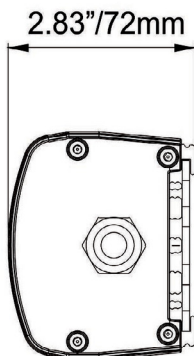

Vision X 4-Foot Linear LED Light

Designed to outlast the competition

Description

Ideal for new constructions, remodels or retrofit installations. Ideal for use in: Closets, Foyers, Garages, Hallways, Corridors, Bedrooms, Offices, Kitchens, Utility Work Areas. The LLG0248180 provides up to 50,000 hours life. Low-profile, linear fixture with high-gloss grey die-cast aluminum end caps and white, polycarbonate lens diffuser for wide spread, uniform illumination. Can be surface mounted to walls and ceilings. Easily replaces older two lamp fluorescent fixtures. 120-277V Universal Voltage suitable for both commercial and residential applications. Wide foot print matches the most common 4 foot fixtures 2-Light Fluorescent T8 or T12 Fixtures.

Features and Benefits

- 13000 lumens
- 5000K CCT
- 100-Watt
- Dimensions: 47.24" x 2.83" x 3.54"
- CREE MHB-B LEDs
- Die-Cast 6061 aluminum
- Polycarbonate lens
- IP65 Rated wet location fixture, IP66
- 5 Year Warranty