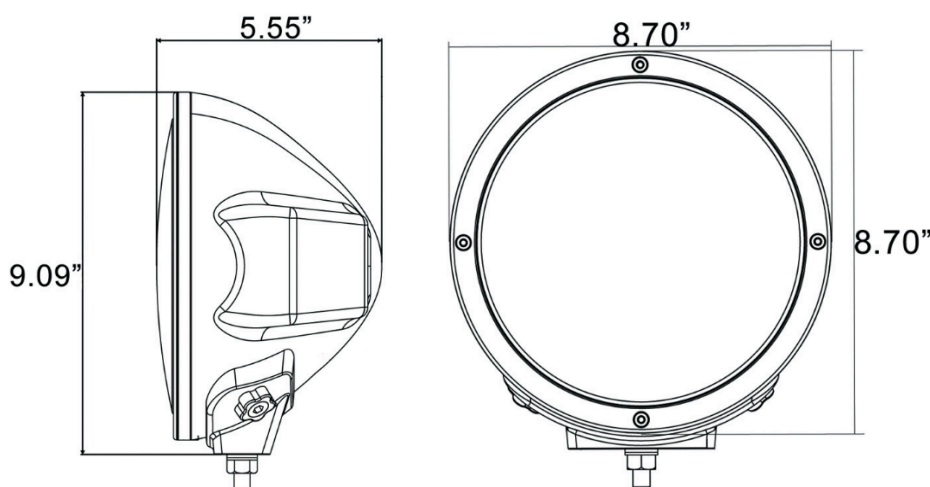

Tech Specs

Input Voltage	9-32V DC
Wattage	50W
Amps (@12V)	4.17A
eLumens	3,500Lu
rLumens	5,000Lu
Vibration Rating	8.6 Grms
IP Rating	IP65
Dimensions (W x H x D)	8.70" x 9.09" x 5.55" inches (220.9 x 230.8 x 140.9 mm)
Housing Color	Black or Chrome
Beam Patterns	Euro or Spot
Mounting Depth	3.40" inches (86.36mm)
Weight	6.20lbs
Warranty	Extended

Part No.	Description
HID-8550XP	Vision X 50W HID 8500 Xtreme Performance Euro Beam Light
HID-8552XP	Vision X 50W HID 8500 Xtreme Performance Spot Beam Light