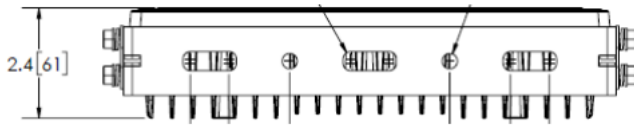

ECCO EW4030 Series

The Very Brightest White Light

Description

The EW4030 worklight offers the latest technology and the very brightest white light for your application. With 170-degrees of mounting articulation and built-in deutsch connector, this worklight is perfect for a variety of applications. This LED model offers over 80,000 hours of maintenance free life expectancy coupled with low amp draw and the built-in vent to help avoid fogging issues.

Features and Benefits

- 12-24 VDC
- 170-degree mounting articulation
- Deutsch connector
- Built-in vent
- Aluminum housing
- Polycarbonate lens
- Temperature range: -40°F to 149°F (-40°C to 65°C)

Tech Specs

Beam Pattern	Flood
Amps	3.7A
Voltage	12-24V DC
Lumens	4,950 rLumens
Wattage	70W
Approvals	CE, IP69K, R10, RoHS
Warranty	5 Years

Part No.	Description
EW4030	Flood Beam, 4,950 rLumens, 3.7A, 70W

Accessories	Description
EZ4030	Optional dual stacking bracket kit

Authorised Importer and Master Distributor