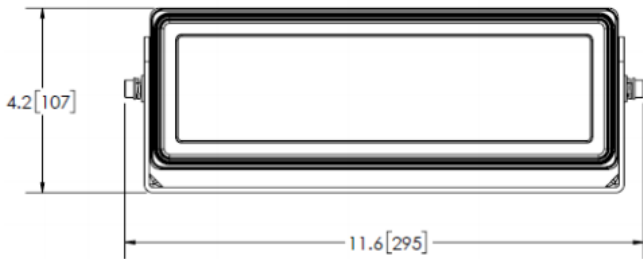

ECCO EW4030 Series

The Very Brightest White Light

Description

The EW4030 worklight offers the latest technology and the very brightest white light for your application. With 170-degrees of mounting articulation and built-in deutsch connector, this worklight is perfect for a variety of applications. This LED model offers over 80,000 hours of maintenance free life expectancy coupled with low amp draw and the built-in vent to help avoid fogging issues.

Features and Benefits

- 12-24 VDC
- 170-degree mounting articulation
- Deutsch connector
- Built-in vent
- Aluminum housing
- Polycarbonate lens
- Temperature range: -40°F to 149°F (-40°C to 65°C)

Tech Specs

Beam Pattern	Flood
Amps	3.7A
Voltage	12-24V DC
Lumens	4,950 rLumens
Wattage	70W
Approvals	CE, IP69K, R10, RoHS
Warranty	5 Years

Part No.	Description
EW4030	Flood Beam, 4,950 rLumens, 3.7A, 70W

Accessories	Description
EZ4030	Optional dual stacking bracket kit

Authorised Importer and Master Distributor