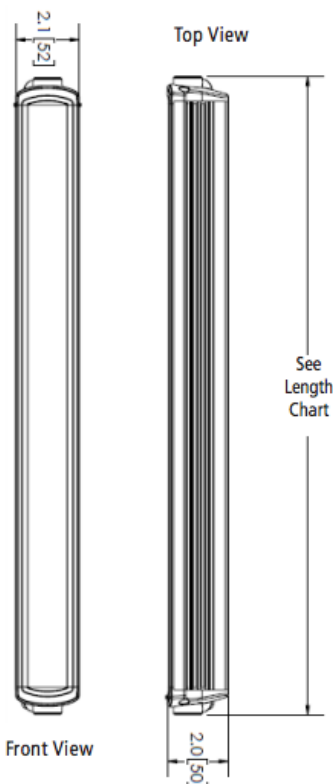

Authorised Importer and Master Distributor