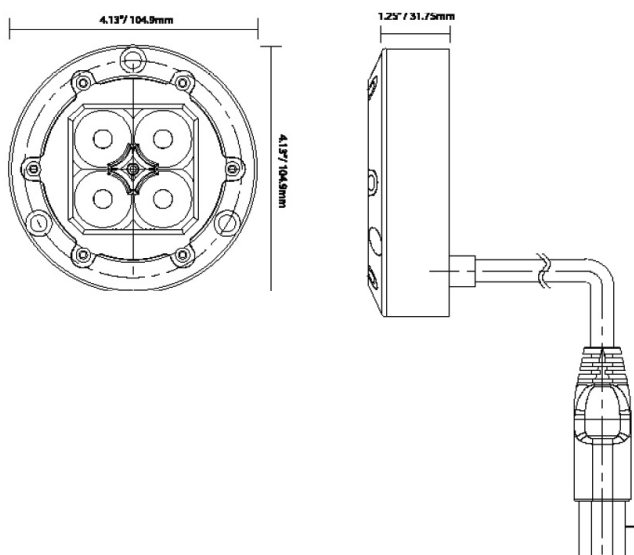

# Vision X Komatsu Taillight

Mounts Easily to the Factory Location

## Description

Vision X Komatsu tail light kit mounts easily to the factory location and features three identifiable light signals: (red) brake lights, taillights, (amber) dynamic brake indicator, and (white) reverse. This tail light kit suits mine sites with mining fleets of Komatsu haul trucks / Komatsu dump trucks, including Komatsu 730 Series, Komatsu 830 Series, Komatsu 930 Series, Komatsu 960 Series, Komatsu 980 Series.

White Light Specs	Wattage: 10W, LED: P4(White) x 4, Finish: Marine Grade White Coating, Indication: Reverse, Connector: 2 Pin Deutsch
-------------------	---

Weight (Kit)	11.61lbs (5.26kg)
Dimensions (per bracket)	17.21" x 5.98" x 2.44" inches
Warranty	3 Years