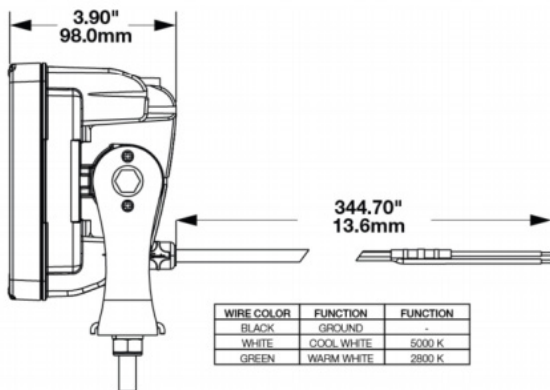

Anti-Glare Cool White Beam Pattern