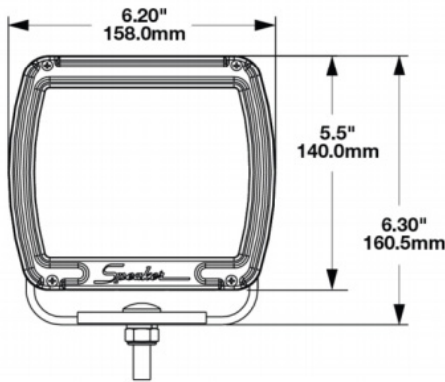

Anti-Glare Cool White Beam Pattern