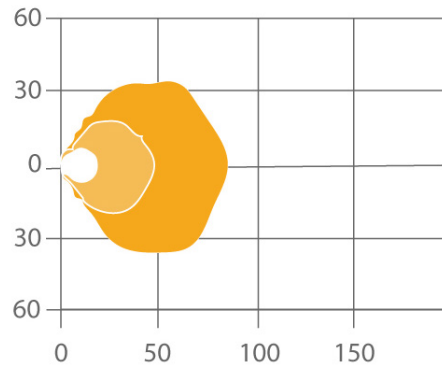

Anti-Glare Warm White Beam Pattern

Authorised Importer and Master Distributor