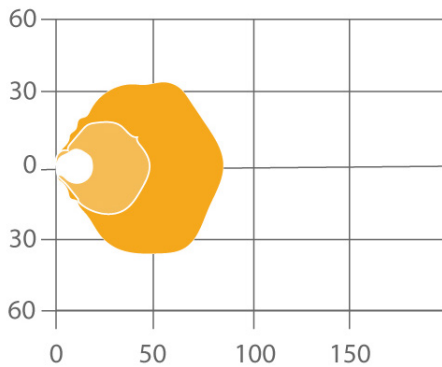

Anti-Glare Cool White Beam Pattern