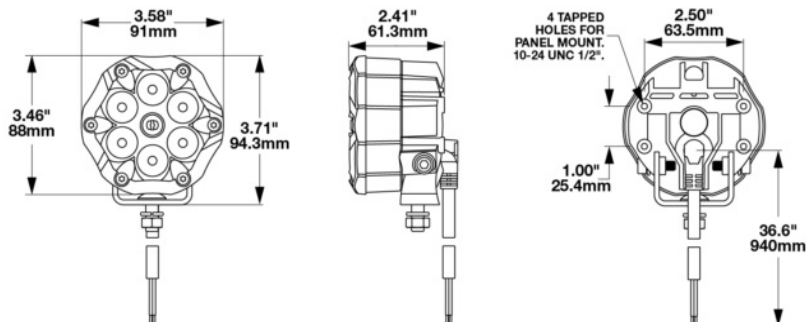

Tech Specs

Input Voltage	12V DC	
Current Draw	2.5A @ 12V DC (0555373)	
	0.87A @ 12V DC (0555363)	
	2.8A @ 12V DC (0555353, 0557601)	
rLumens	1800 Lu (0555373)	
	690 Lu (0555363)	
	3830 (0555353, 0557601)	
eLumens	1326 Lu (0555373)	
	330 Lu (0555363)	
	2380 Lu (0555353, 0557601)	
Candela Output	20200 (0555373)	
	10000 (0555363)	
	24200 (0555353, 0557601)	
Beam Patterns	Forward Lighting - Flood (Medium) (0555373)	
	Forward Lighting - Flood (Wide) (0555373)	
	Forward Lighting - Spot (0555373)	
	Warning - Flashing Warning (0555363)	
	Forward Lighting - Flood (Super Wide) (0555353, 0557601)	
Housing Material	Aluminum	
	Outer Lens Material	Polycarbonate
	Mounting Type	Pedestal / Panel
Operating Temperature	40°C ~ 80°C (104°F ~ 176°F)	
Standards Compliance	Bluetooth SIG Declaration ID (0555373), Buy America Standards and Eco Friendly	

Part No.	Description
0555373	Pro: 12V LED Off Road Light with Wide Flood Beam Pattern and BlueTooth® Connectivity
0555363	Flash: 12V LED Safety & Warning Light
8200543	Flash: Appearance Kit – Black
8200553	Flash: Appearance Kit – Red
0555353	Sport: 12V LED Off Road Light
0557601	Sport: Trail 6 Sport LED Off-Road Light