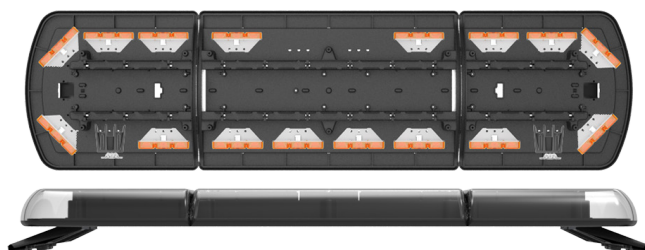

ECCO 12+ Pro Vantage Series

Sleek and Versatile

12-50006-ES

12-50005-ED

12-50004-ES

12-50001-ES

Description

The sleek and versatile 12+ Pro Vantage™ Series can accommodate a wide range of vehicle types and duties. With more lightheades available, the Pro Vantage uses advanced ICE optics to maximize output and deliver focused warning. It delivers 64 flash patterns, along with a cut function, to boost visibility under any conditions. The lightbar can either be mounted permanently or using an optional roof mounting kit. The 12+ Pro Series features a durable aluminum chassis, polycarbonate lens and a choice of a black or white base.

Features and Benefits

- Single- and dual-color lightheades
- Pro Vantage has an increased number of lightheades
- Cuts: front, back, right, left
- ICE Optics offer brighter appearance for better visibility
- Available in white or black base
- Aluminum chassis, polycarbonate base and lens

Options

- Optional Integrated Safety Director™ (5-10 lightheades)
- Advanced Controller with Safety Director functions (PN: EZ1202)
- Serial Interface Box: 17 discrete lightbar functions for connection to switches. (PN: EZMATSIB)
- Combined power signal cable: 15', 25', 35', and 55'
- Discrete power and signal cables (includes ER0021 pigtail): 15', 25'
- Mounting: adjustable feet, permanent mount, headache rack bracket