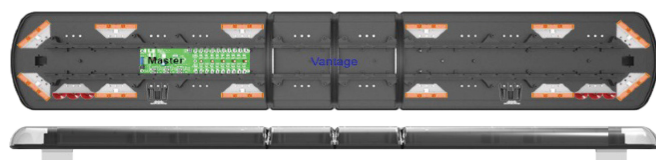

ECCO 12+ Pro Vantage Series

Sleek and Versatile

12-50006-ES

12-50005-ED

12-50004-ES

12-50001-ES

Description

The sleek and versatile 12+ Pro Vantage™ Series can accommodate a wide range of vehicle types and duties. With more lightheades available, the Pro Vantage uses advanced ICE optics to maximize output and deliver focused warning. It delivers 64 flash patterns, along with a cut function, to boost visibility under any conditions. The lightbar can either be mounted permanently or using an optional roof mounting kit. The 12+ Pro Series features a durable aluminum chassis, polycarbonate lens and a choice of a black or white base.

Features and Benefits

- Single- and dual-color lightheades
- Pro Vantage has an increased number of lightheades
- Cuts: front, back, right, left
- ICE Optics offer brighter appearance for better visibility
- Available in white or black base
- Aluminum chassis, polycarbonate base and lens

Options

- Optional Integrated Safety Director™ (5-10 lightheades)
- Advanced Controller with Safety Director functions (PN: EZ1202)
- Serial Interface Box: 17 discrete lightbar functions for connection to switches. (PN: EZMATSIB)
- Combined power signal cable: 15', 25', 35', and 55'
- Discrete power and signal cables (includes ER0021 pigtail): 15', 25'
- Mounting: adjustable feet, permanent mount, headache rack bracket