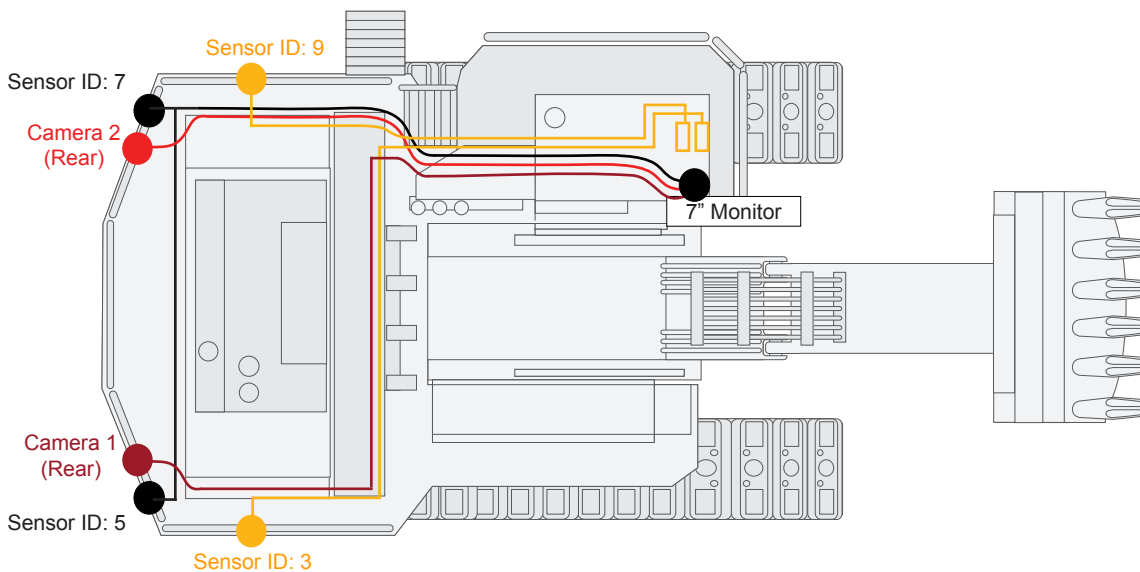

Komatsu PC8000

4 Sentry Sensors (2 Rear, 1 LHS, 1 RHS), 1 PVP Display, 2 Cameras (2 Rear)

Bill of Materials

Quantity	Part No.	Description (sensor, bracket, display, harness)

Please contact your local APS representative for a comprehensive machine layout and bill of materials

SAMPLE ONLY

Sensor Location Guide

CONFIDENTIAL - APS Lighting and Safety Products

The recipient agrees and confirms that they will use the information supplied by APS lighting and Safety Products only as an example of our products/services and may share this information within their team. They will not otherwise distribute or share outside of the company the files or information contained therein.

Copyright © 2022 APS Lighting and Safety. All Rights Reserved