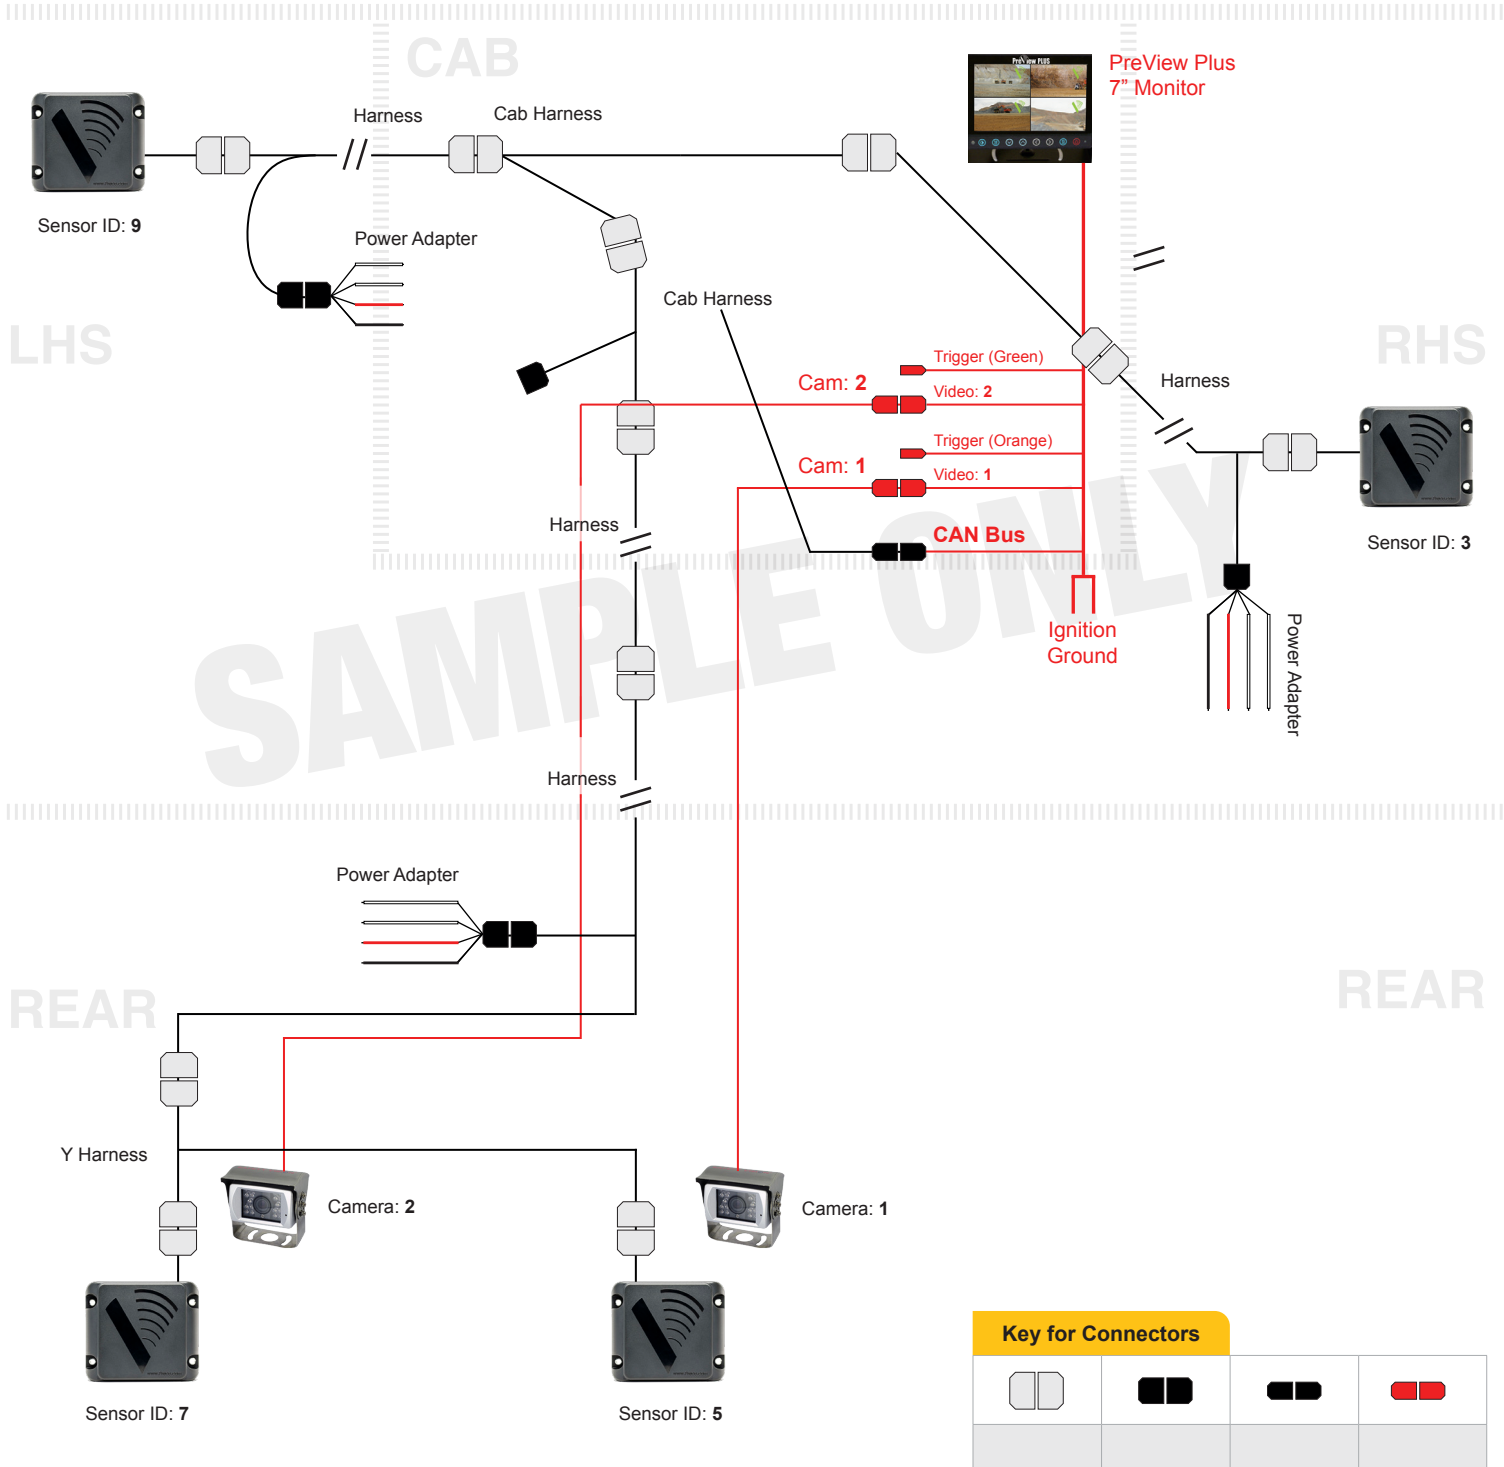

Komatsu PC8000

4 Sentry Sensors (2 Rear, 1 LHS, 1 RHS), 1 PVP Display, 2 Cameras (2 Rear)

FRONT

FRONT

Copyright © 2022 APS Lighting and Safety. All Rights Reserved

Komatsu PC8000

4 Sentry Sensors (2 Rear, 1 LHS, 1 RHS), 1 PVP Display, 2 Cameras (2 Rear)

Bill of Materials

Quantity	Part No.	Description (sensor, bracket, display, harness)
----------	----------	---

Please contact your local APS representative for a comprehensive machine layout and bill of materials