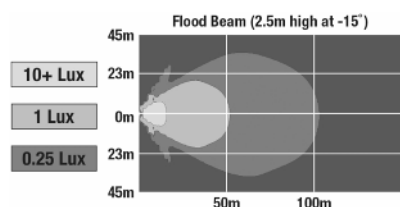

The Model 795 LED Amber/White Compact Work Light is designed to help workers transport equipment between locations. With a dual-function work light: the top half is a white LED work light producing 1980 lumens and the lower half of the work light is an amber direction indicator (DI) meets ECE Regulation 148 – 1B. Rated IP67 and IP69K and engineered with tight spaces in mind, the low profile design of the Model 795 LED Compact Work Light provides a compact lighting solution for a wide range of applications.

Features and Benefits

- Available in pedestal mount option
- Powerful 1,980 effective lumens of light output in a flood pattern
- Durable polycarbonate lens is impact resistant
- Aluminum black housing is durable and corrosion-resistant
- Low-profile Dimensions: Height: 3in, Width: 4in, Depth: 1.7in
- Input Voltage: 12/24V DC
- DI meets ECE Regulation 148 1

Applications

Agriculture, Construction, Industrial, Material Handling, Mining, Off-Road 4x4, Railroad, Specialty Vehicles

Photometric

Dimensions

Tech Specs

Input Voltage	12-24V DC
Operating Voltage	9-32V DC
rLumens	3540 lumens
eLumes	1980 lumens
Candela Output	3300
Nominal LED Color Temperature	5050 K
Current Draw	Amber: 0.19A @ 12V DC; 0.20A @ 24V DC White: 1.10A @ 24V DC; 2.30A @ 12V DC
Outer Lens Material	Polycarbonate
Outer Lens Color	Clear
Housing Material	Aluminum
Housing Color	Black
Mounting Hardware Description	(x1) 5/16"-18 x 1.00" Mounting Bolt Bracket
Mounting Type	Pedestal
Minimum Operating Temperature	65 °C / 149 °F
Maximum Operating Temperature	65 °C / 149 °F
Mating Connector	Deutsch DT06-3S
Height	79.44 mm / 3.13 in
Width	99.95 mm / 3.94 in
Depth	40.71 mm / 1.6 in
Product Weight	0.55 lbs / 0.25 kgs
Standards Compliance	CE Recognized, IEC IP67, ECE Reg 148 - 1, IEC IP69K