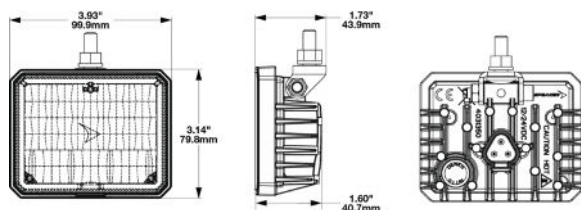

The Model 795 LED Amber/White Compact Work Light is designed to help workers transport equipment between locations. With a dual-function work light: the top half is a white LED work light producing 1980 lumens and the lower half of the work light is an amber direction indicator (DI) meets ECE Regulation 148 – 1B. Rated IP67 and IP69K and engineered with tight spaces in mind, the low profile design of the Model 795 LED Compact Work Light provides a compact lighting solution for a wide range of applications.

Features and Benefits

- Available in pedestal mount option
- Powerful 1,980 effective lumens of light output in a flood pattern
- Durable polycarbonate lens is impact resistant
- Aluminum black housing is durable and corrosion-resistant
- Low-profile Dimensions: Height: 3in, Width: 4in, Depth: 1.7in
- Input Voltage: 12/24V DC
- DI meets ECE Regulation 148 1

Applications

Agriculture, Construction, Industrial, Material Handling, Mining, Off-Road 4x4, Railroad, Specialty Vehicles

Photometric

Dimensions

Tech Specs

Input Voltage	12-24V DC
Operating Voltage	9-32V DC
rLumens	3540 lumens
eLumes	1980 lumens
Candela Output	3300
Nominal LED Color Temperature	5050 K
Current Draw	Amber: 0.19A @ 12V DC; 0.20A @ 24V DC White: 1.10A @ 24V DC; 2.30A @ 12V DC
Outer Lens Material	Polycarbonate
Outer Lens Color	Clear
Housing Material	Aluminum
Housing Color	Black
Mounting Hardware Description	(x1) 5/16"-18 x 1.00" Mounting Bolt Bracket
Mounting Type	Pedestal
Minimum Operating Temperature	65 °C / 149 °F
Maximum Operating Temperature	65 °C / 149 °F
Mating Connector	Deutsch DT06-3S
Height	79.44 mm / 3.13 in
Width	99.95 mm / 3.94 in
Depth	40.71 mm / 1.6 in
Product Weight	0.55 lbs / 0.25 kgs
Standards Compliance	CE Recognized, IEC IP67, ECE Reg 148 - 1, IEC IP69K